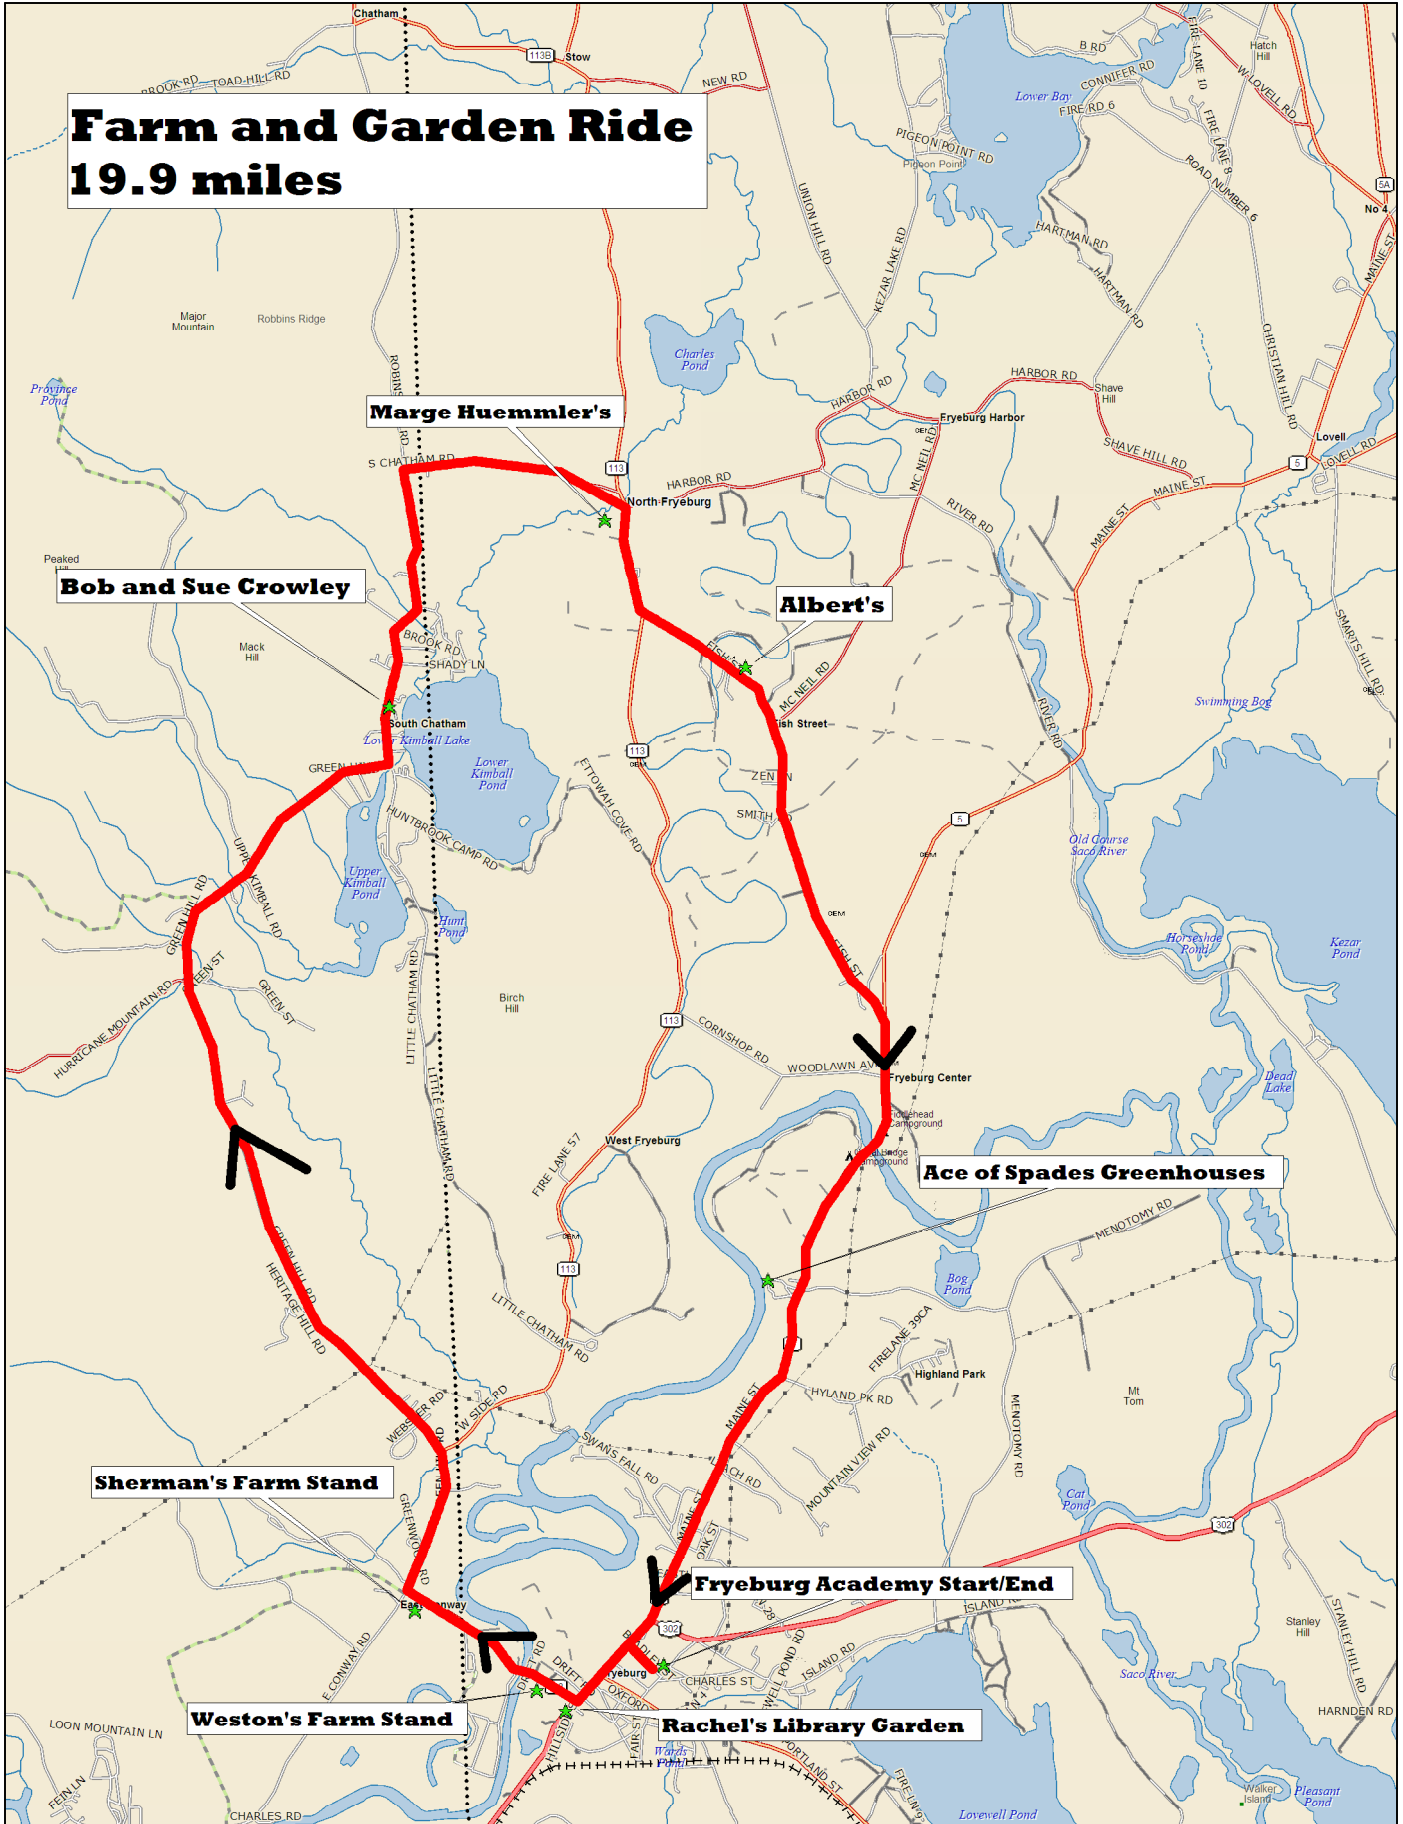

Farm and Garden Ride 19.9 miles

Data use subject to license.

© 2006 DeLorme. Topo USA® 6.0.

www.delorme.com

Scale 1 : 75,000

1" = 1.18 mi

Data Zoom 12-0