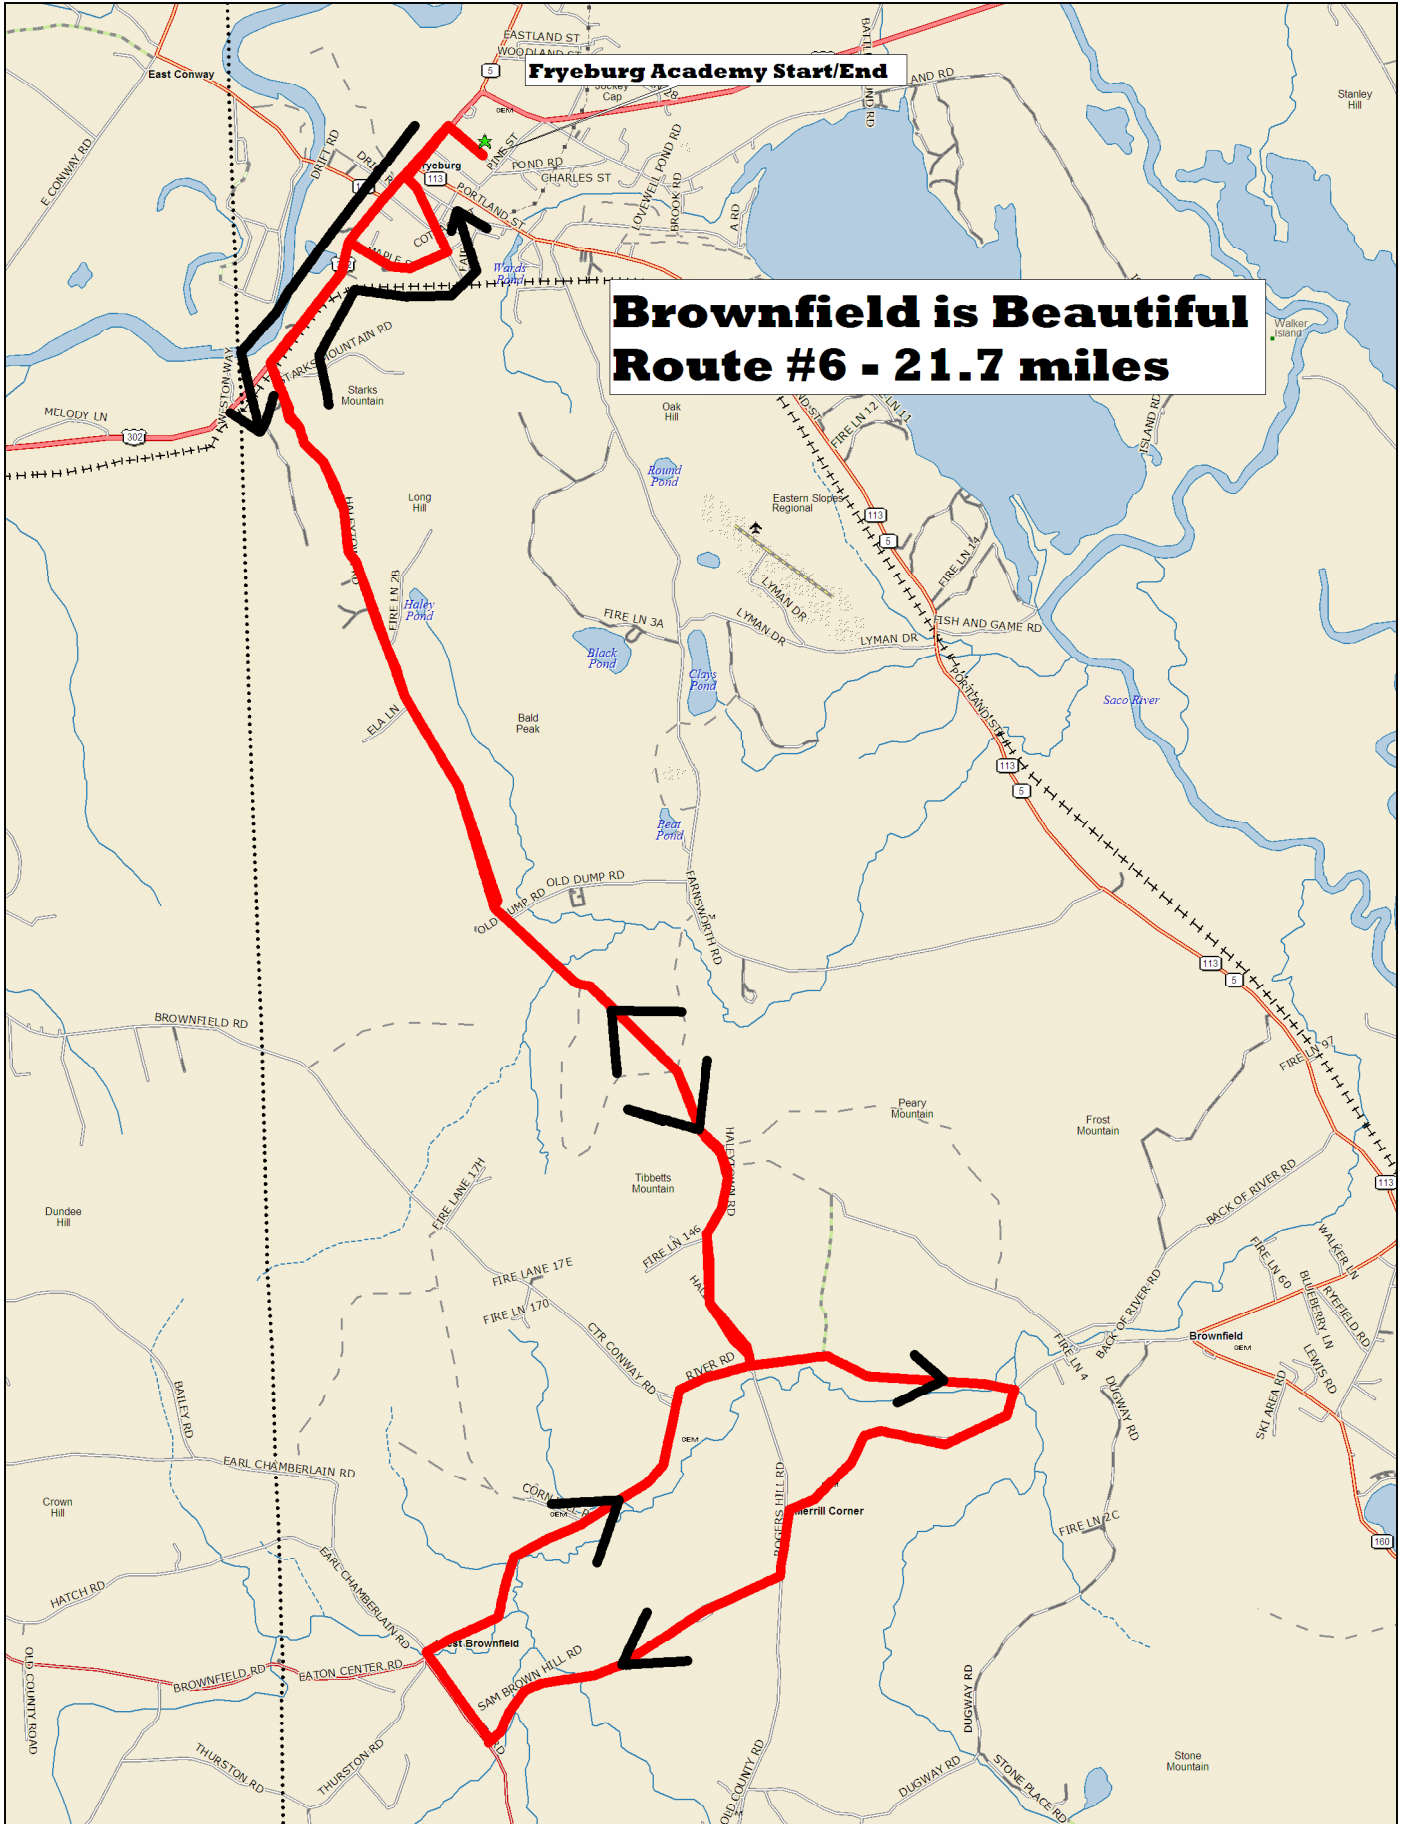

Fryeburg Academy Start/End

**Brownfield is Beautiful
Route #6 - 21.7 miles**

Data use subject to license.
 © 2006 DeLorme. Topo USA® 6.0.
 www.delorme.com