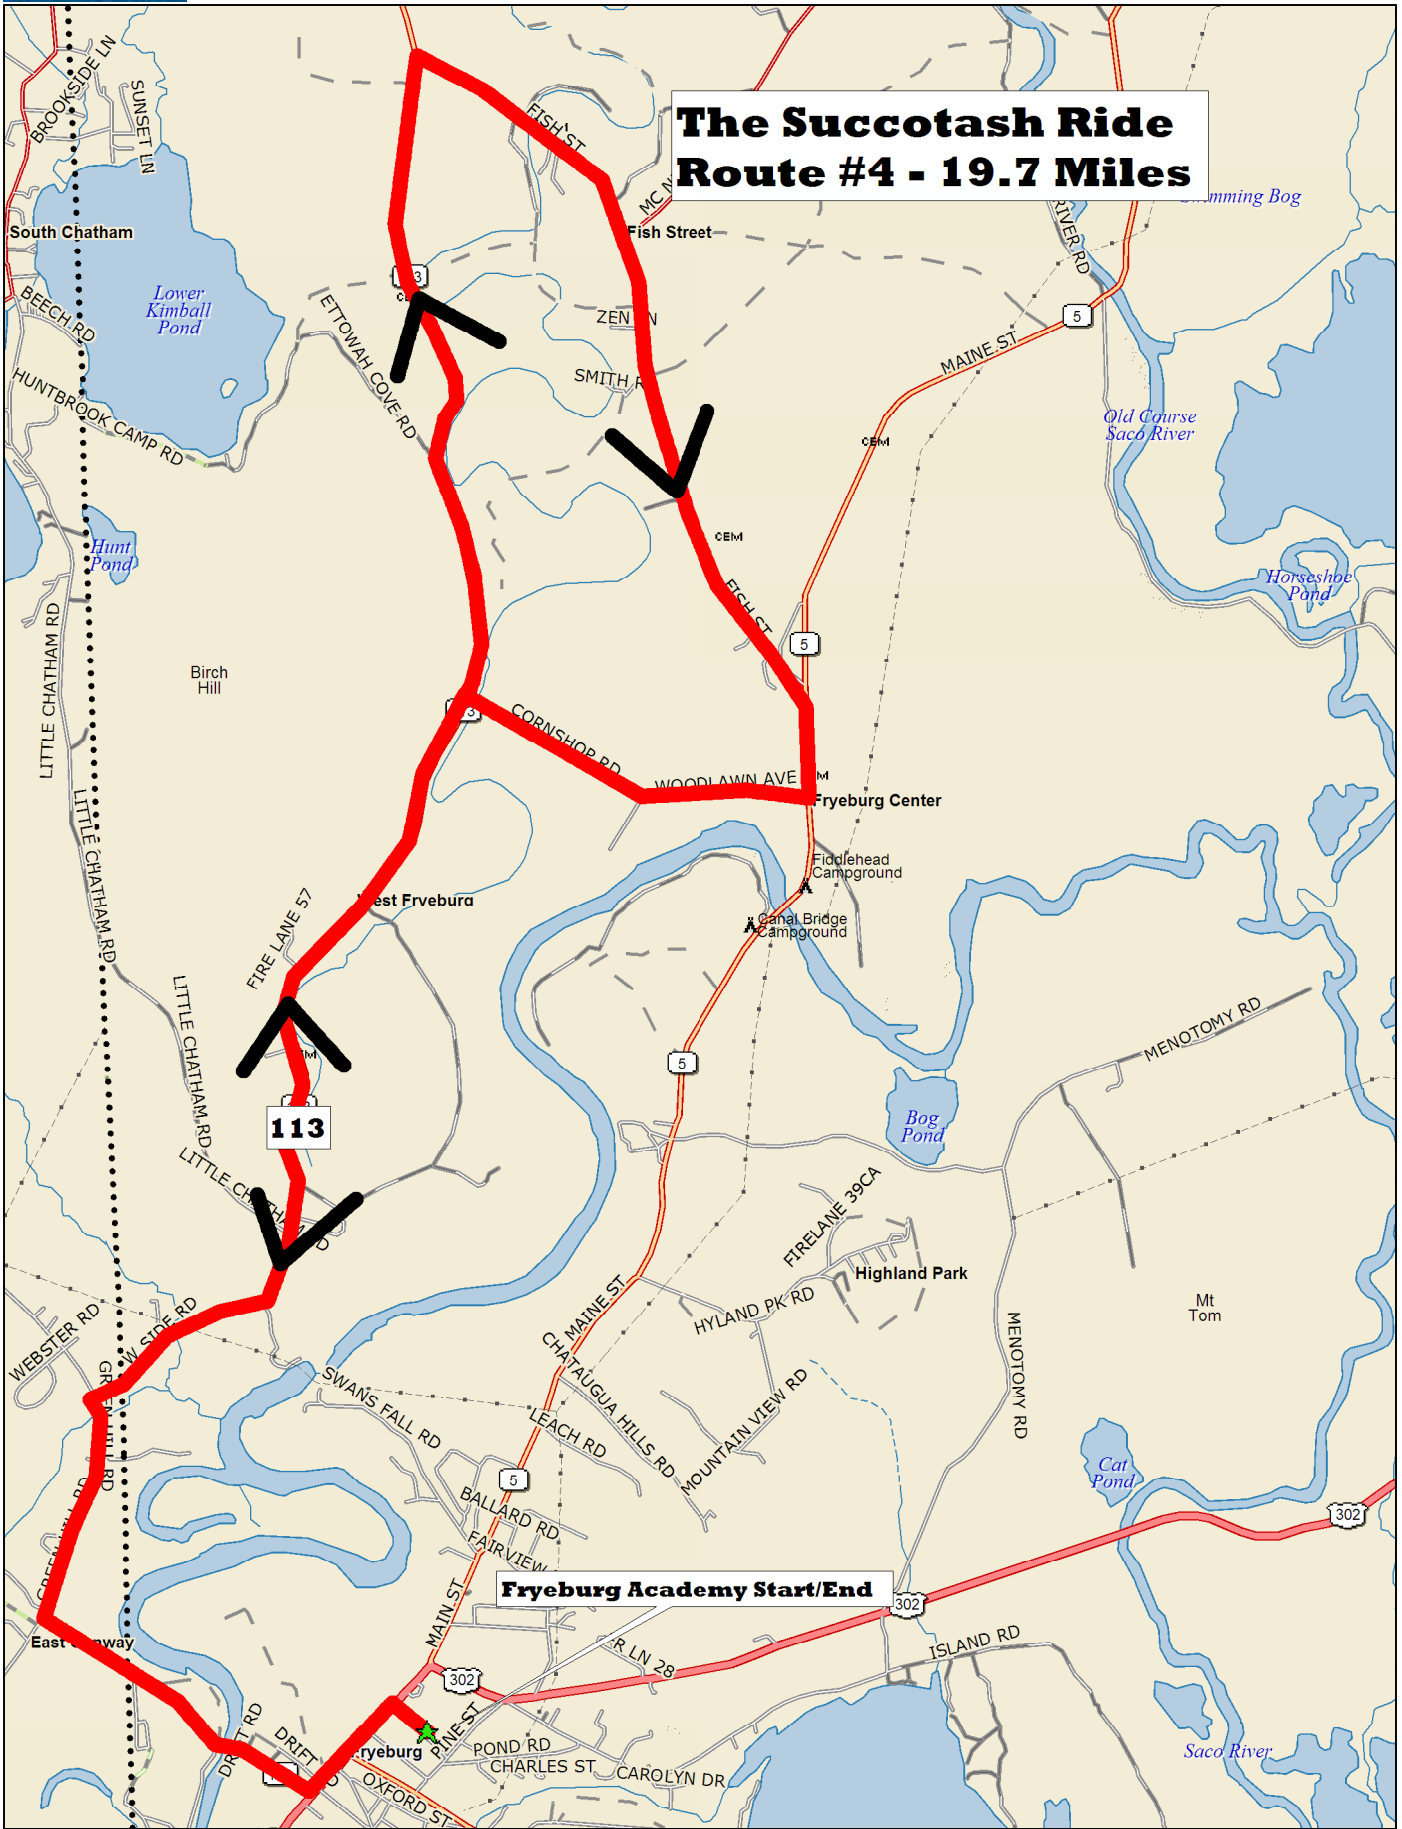

The Succotash Ride Route #4 - 19.7 Miles

Fryburg Academy Start/End