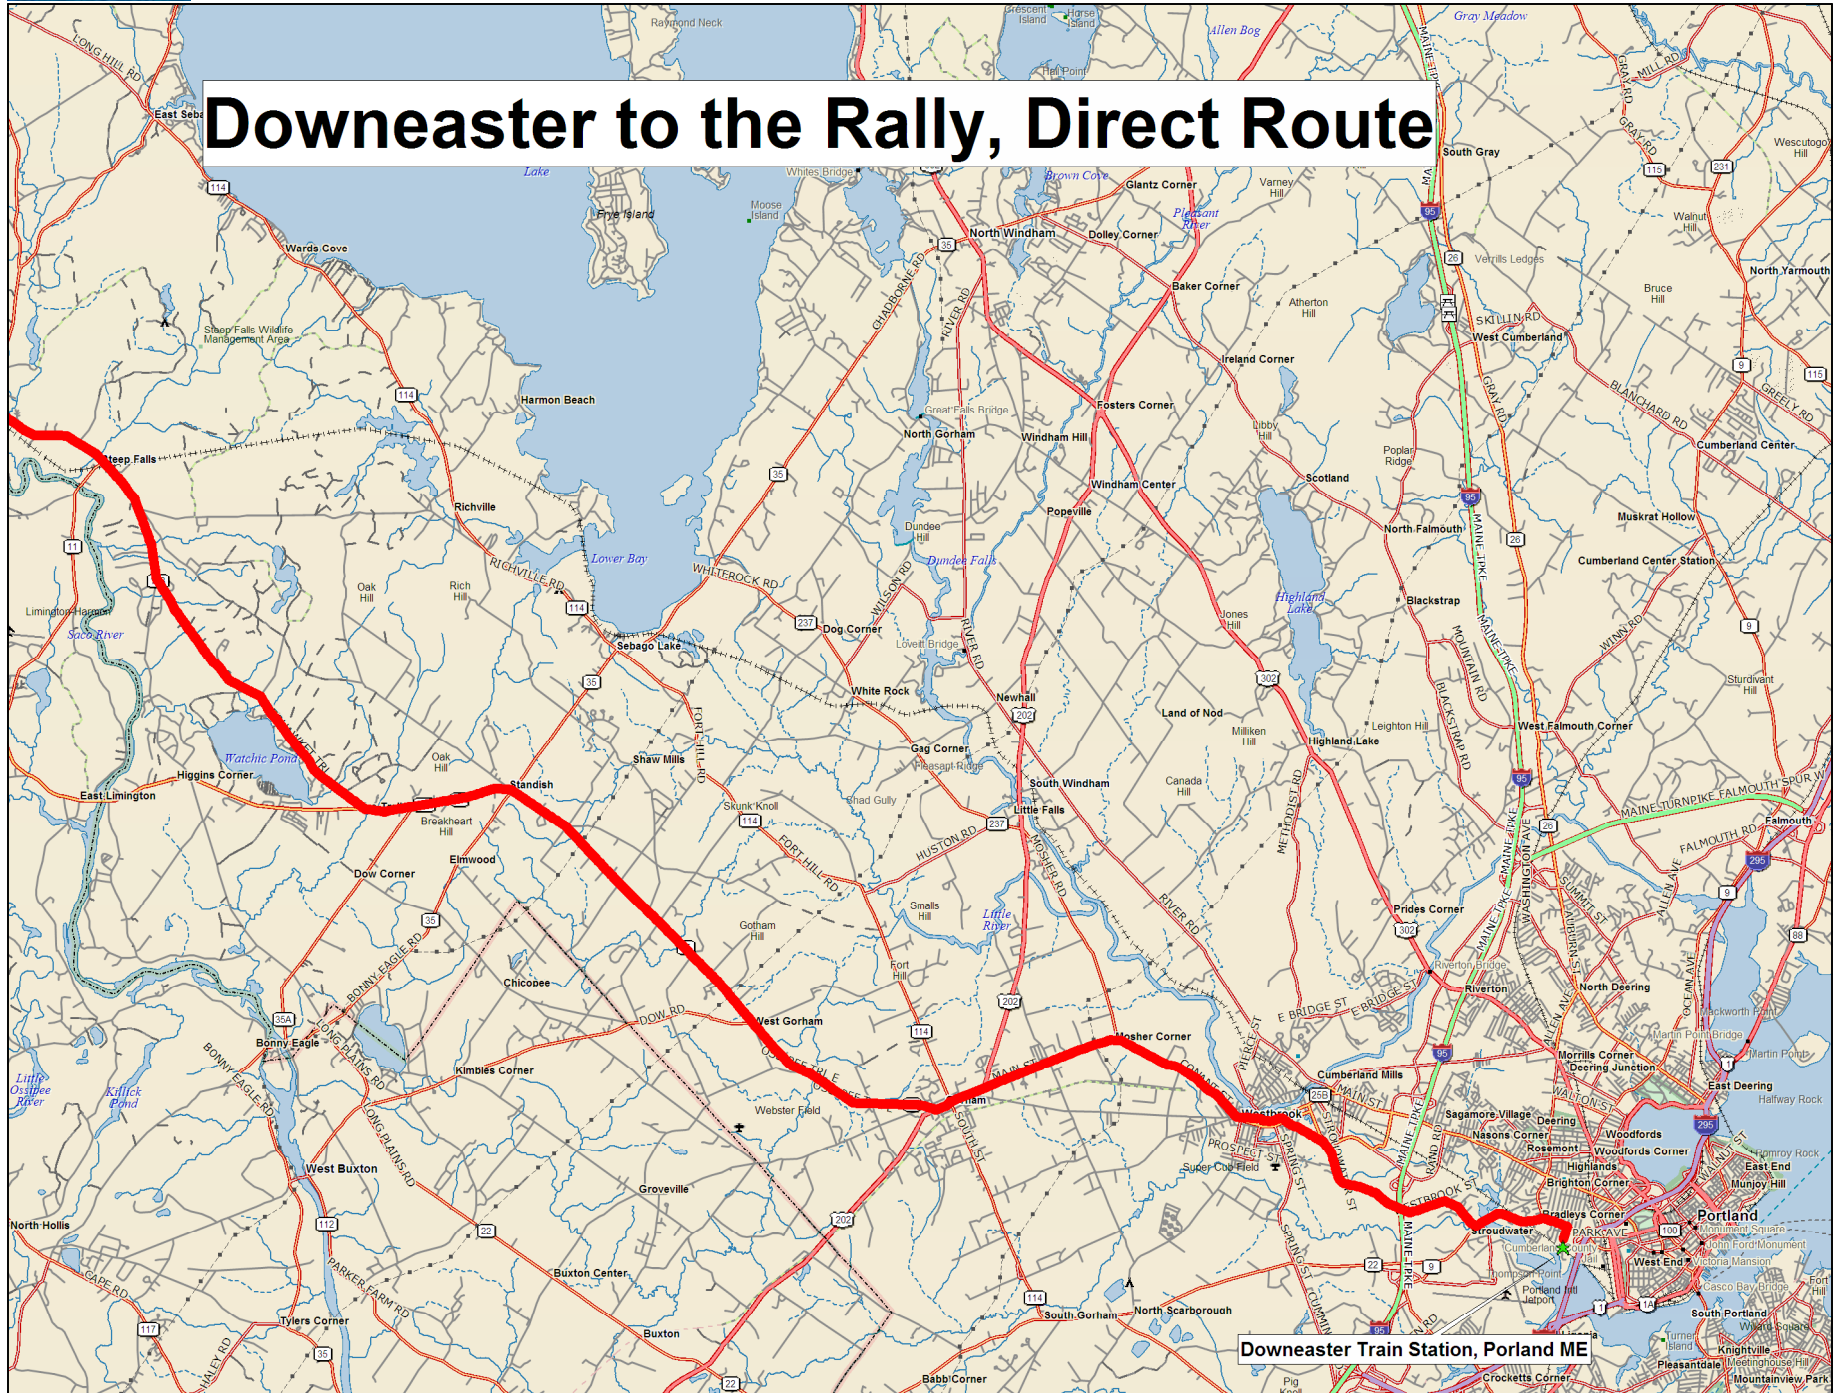

Downeaster to the Rally, Direct Route

Downeaster Train Station, Portland ME

Data use subject to license.

© 2006 DeLorme. Topo USA® 6.0.

www.delorme.com