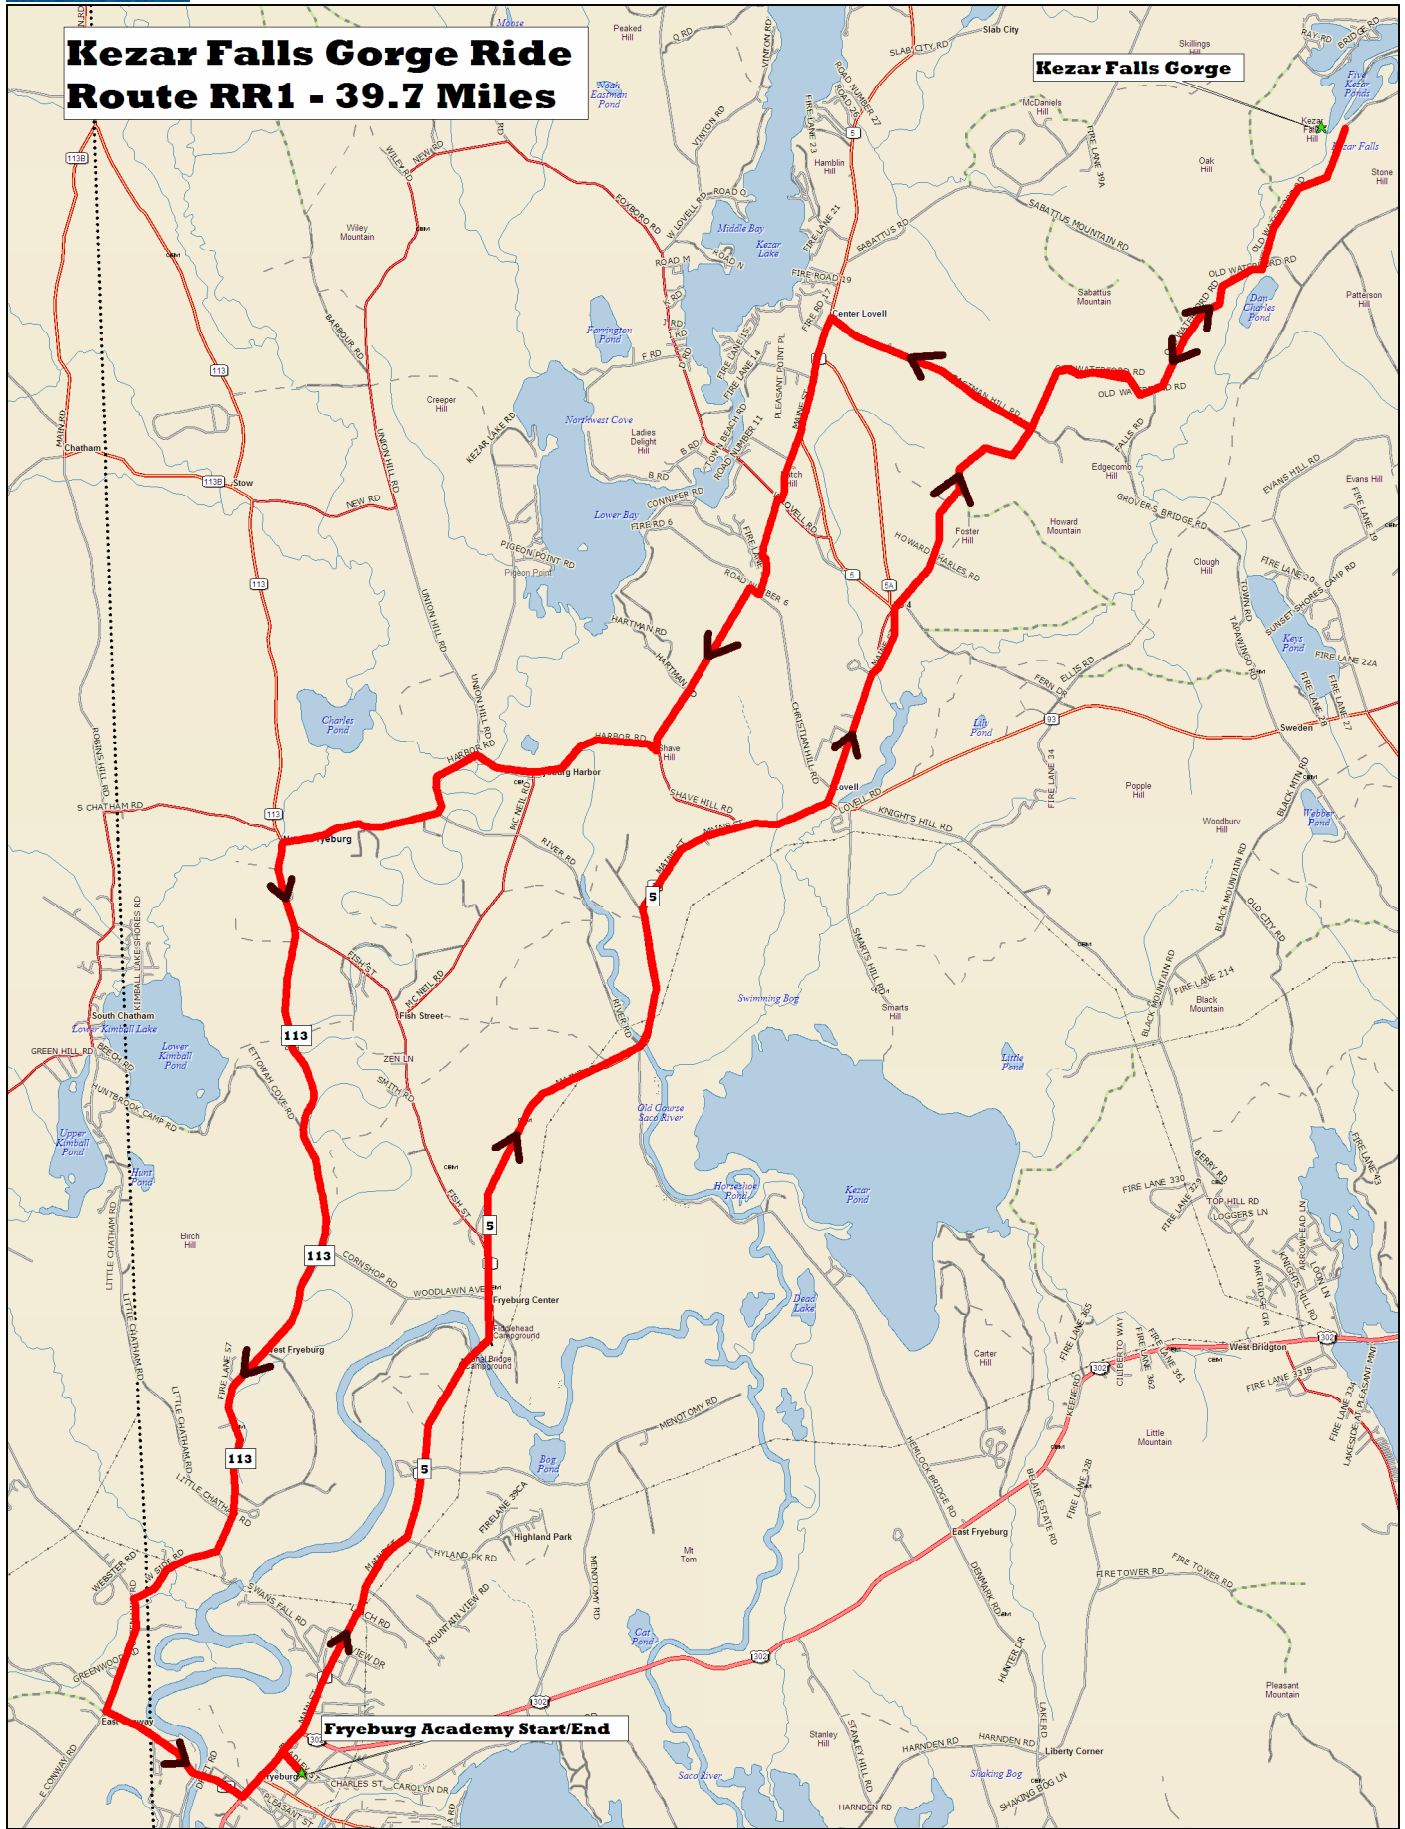

Kezar Falls Gorge Ride Route RR1 - 39.7 Miles

Kezar Falls Gorge

Fryeburg Academy Start/End

Data use subject to license.
 © 2006 DeLorme. Topo USA® 6.0.
 www.delorme.com