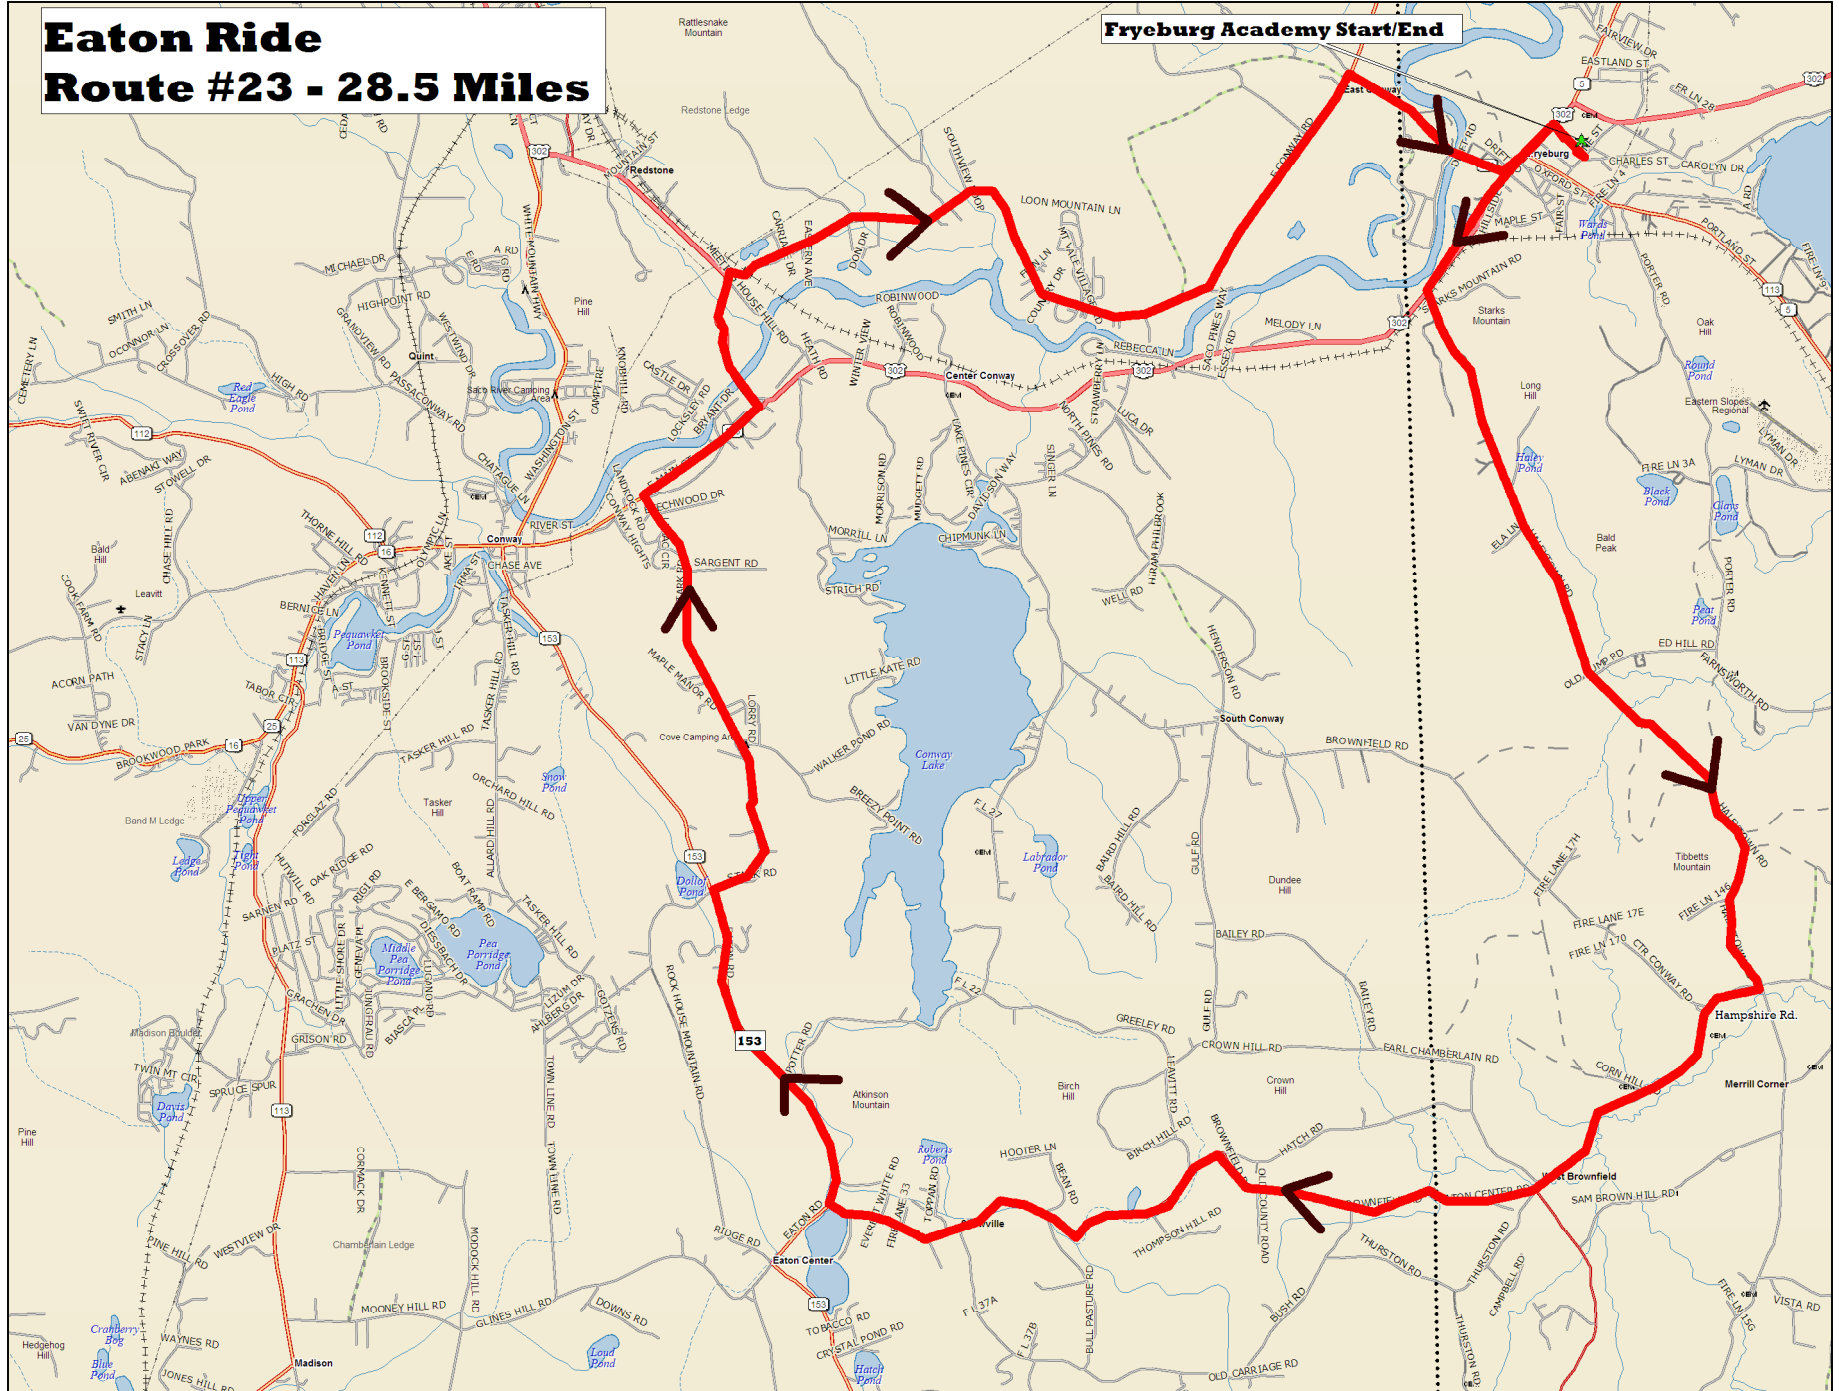

Eaton Ride Route #23 - 28.5 Miles

Fryeburg Academy Start/End

Data use subject to license.

© 2006 DeLorme. Topo USA® 6.0.

www.delorme.com

Scale 1 : 81,250

1" = 1.28 mi

Data Zoom 12-0