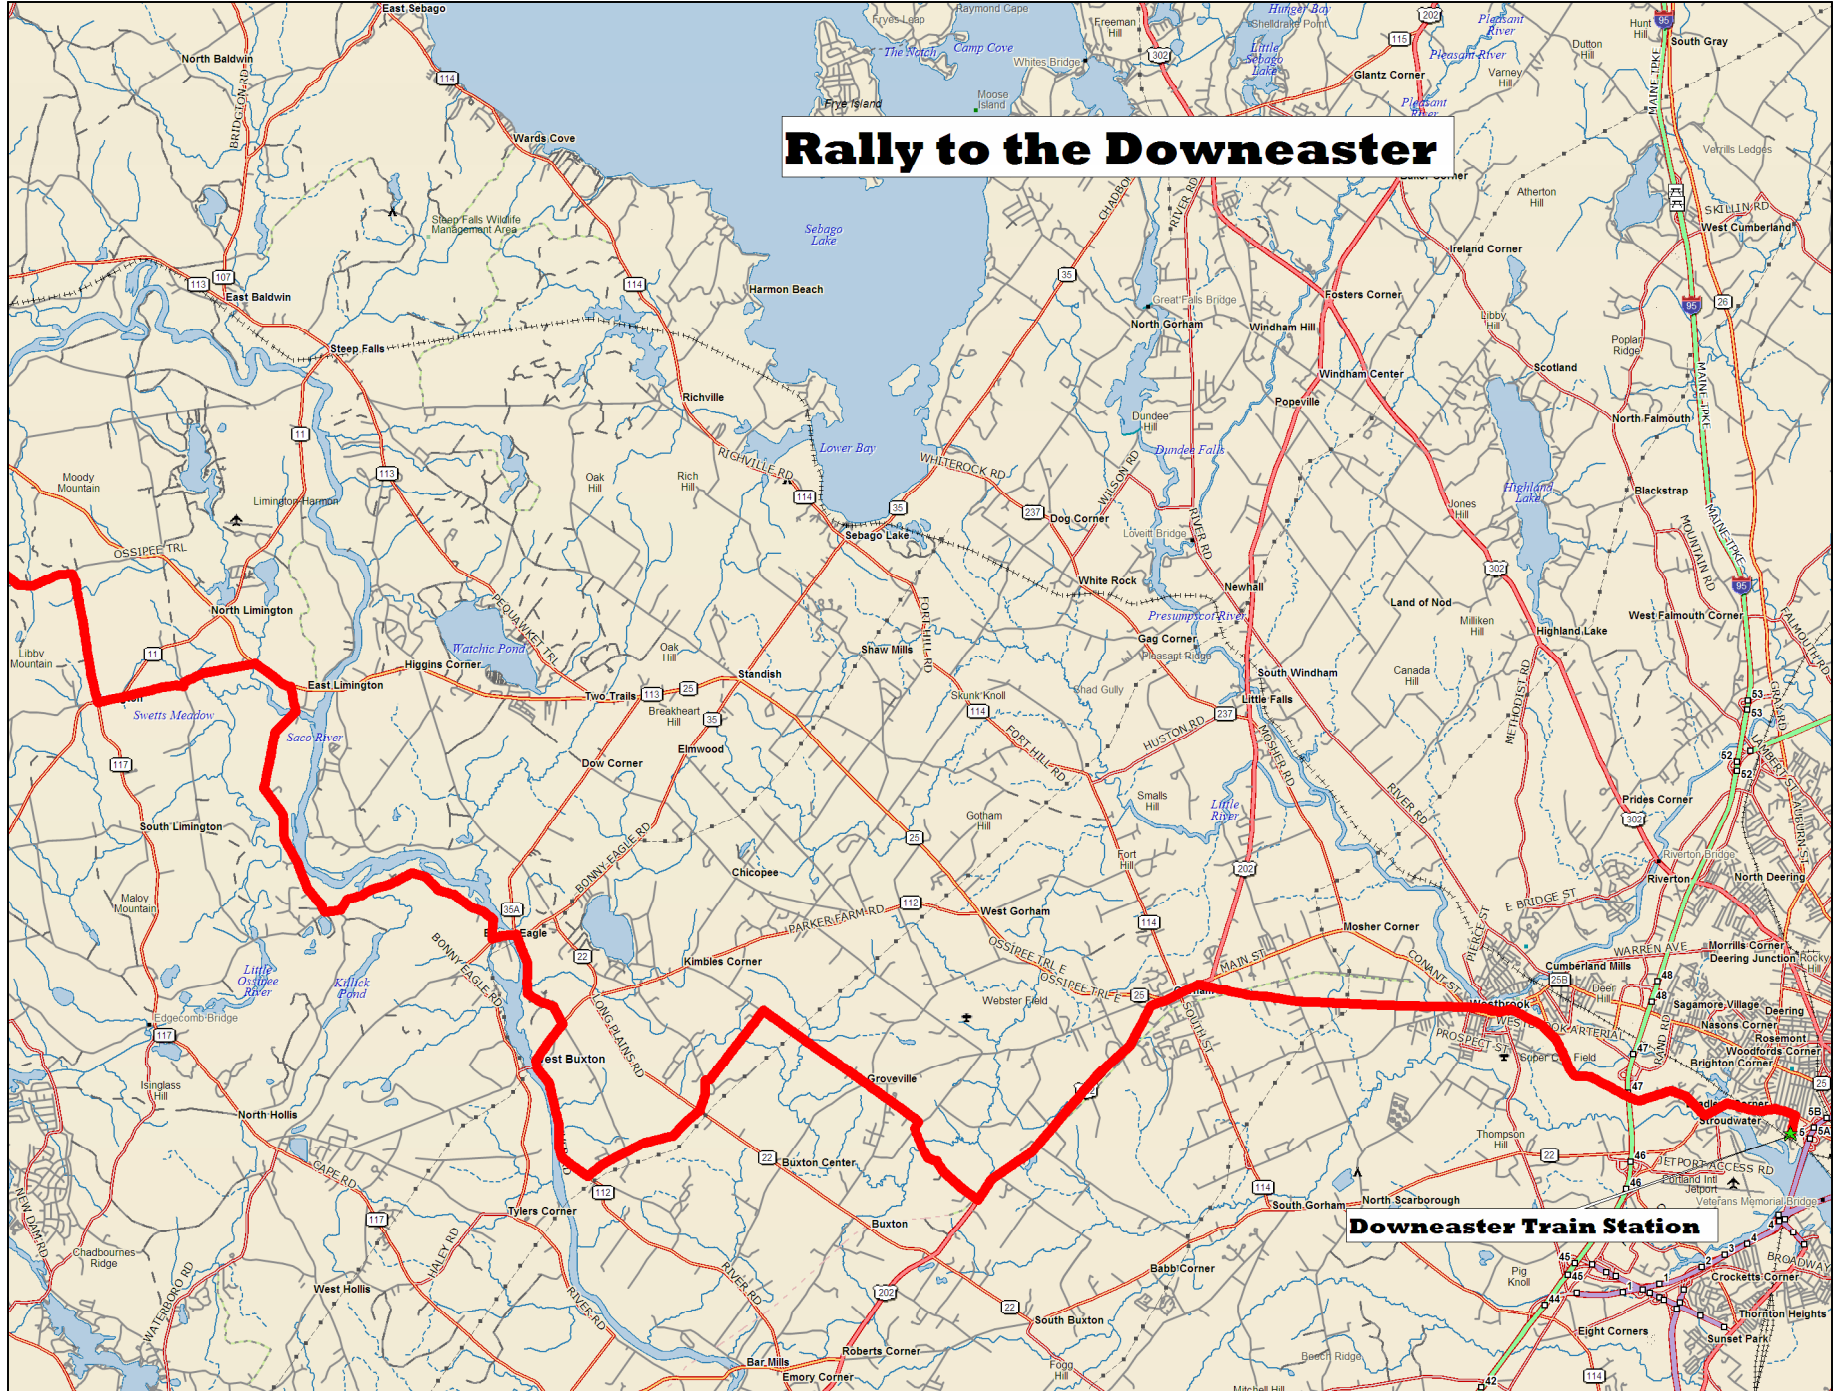

# Rally to the Downeaster

**Downeaster Train Station**

Data use subject to license.

© 2006 DeLorme. Topo USA® 6.0.

www.delorme.com

Scale 1 : 150,000

1" = 2.37 mi

Data Zoom 11-0