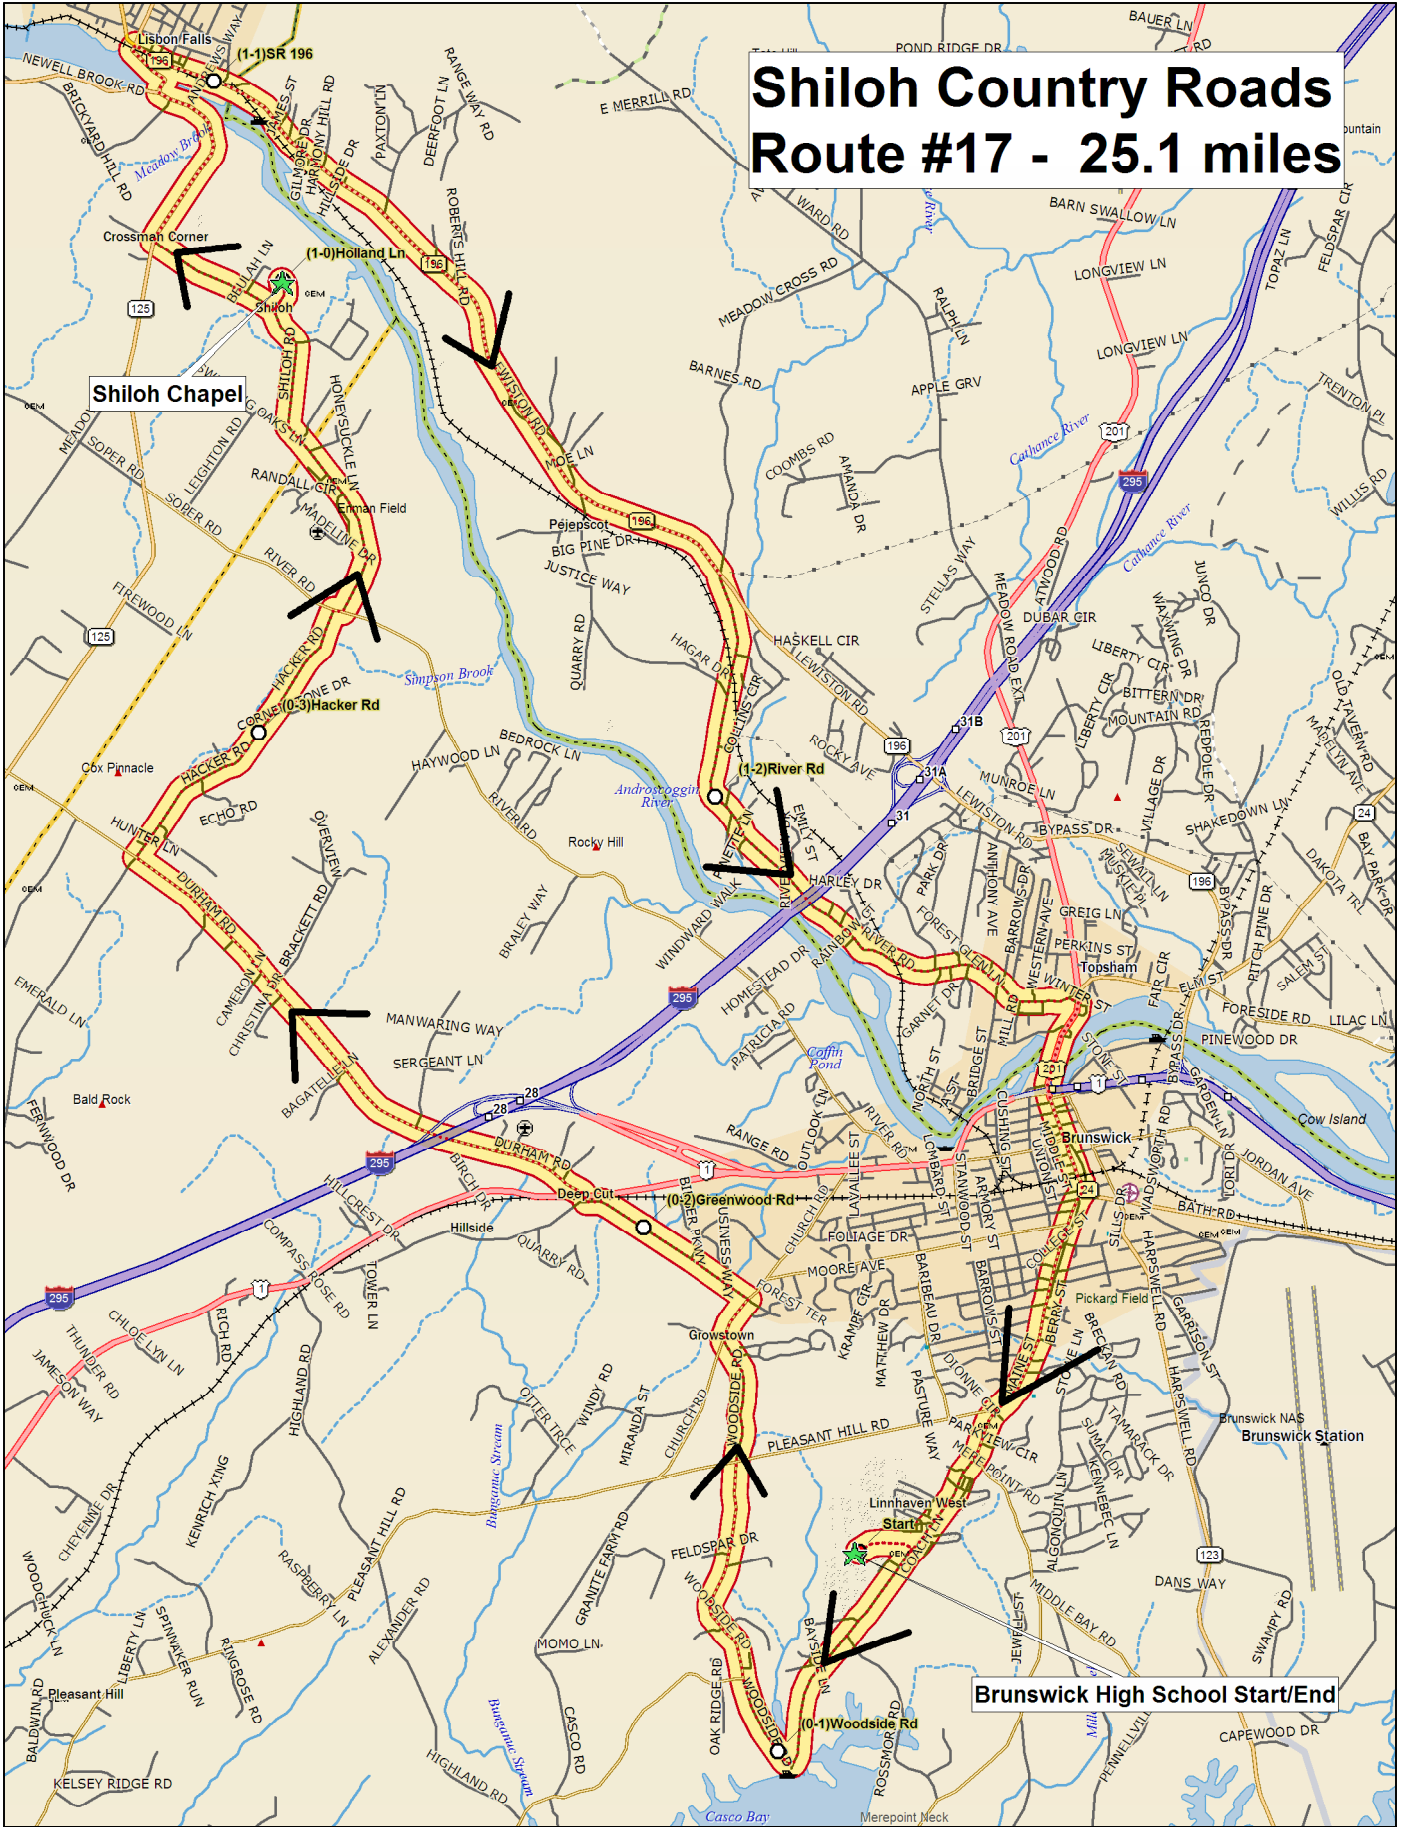

Shiloh Country Roads Route #17 - 25.1 miles

Shiloh Chapel

Brunswick High School Start/End