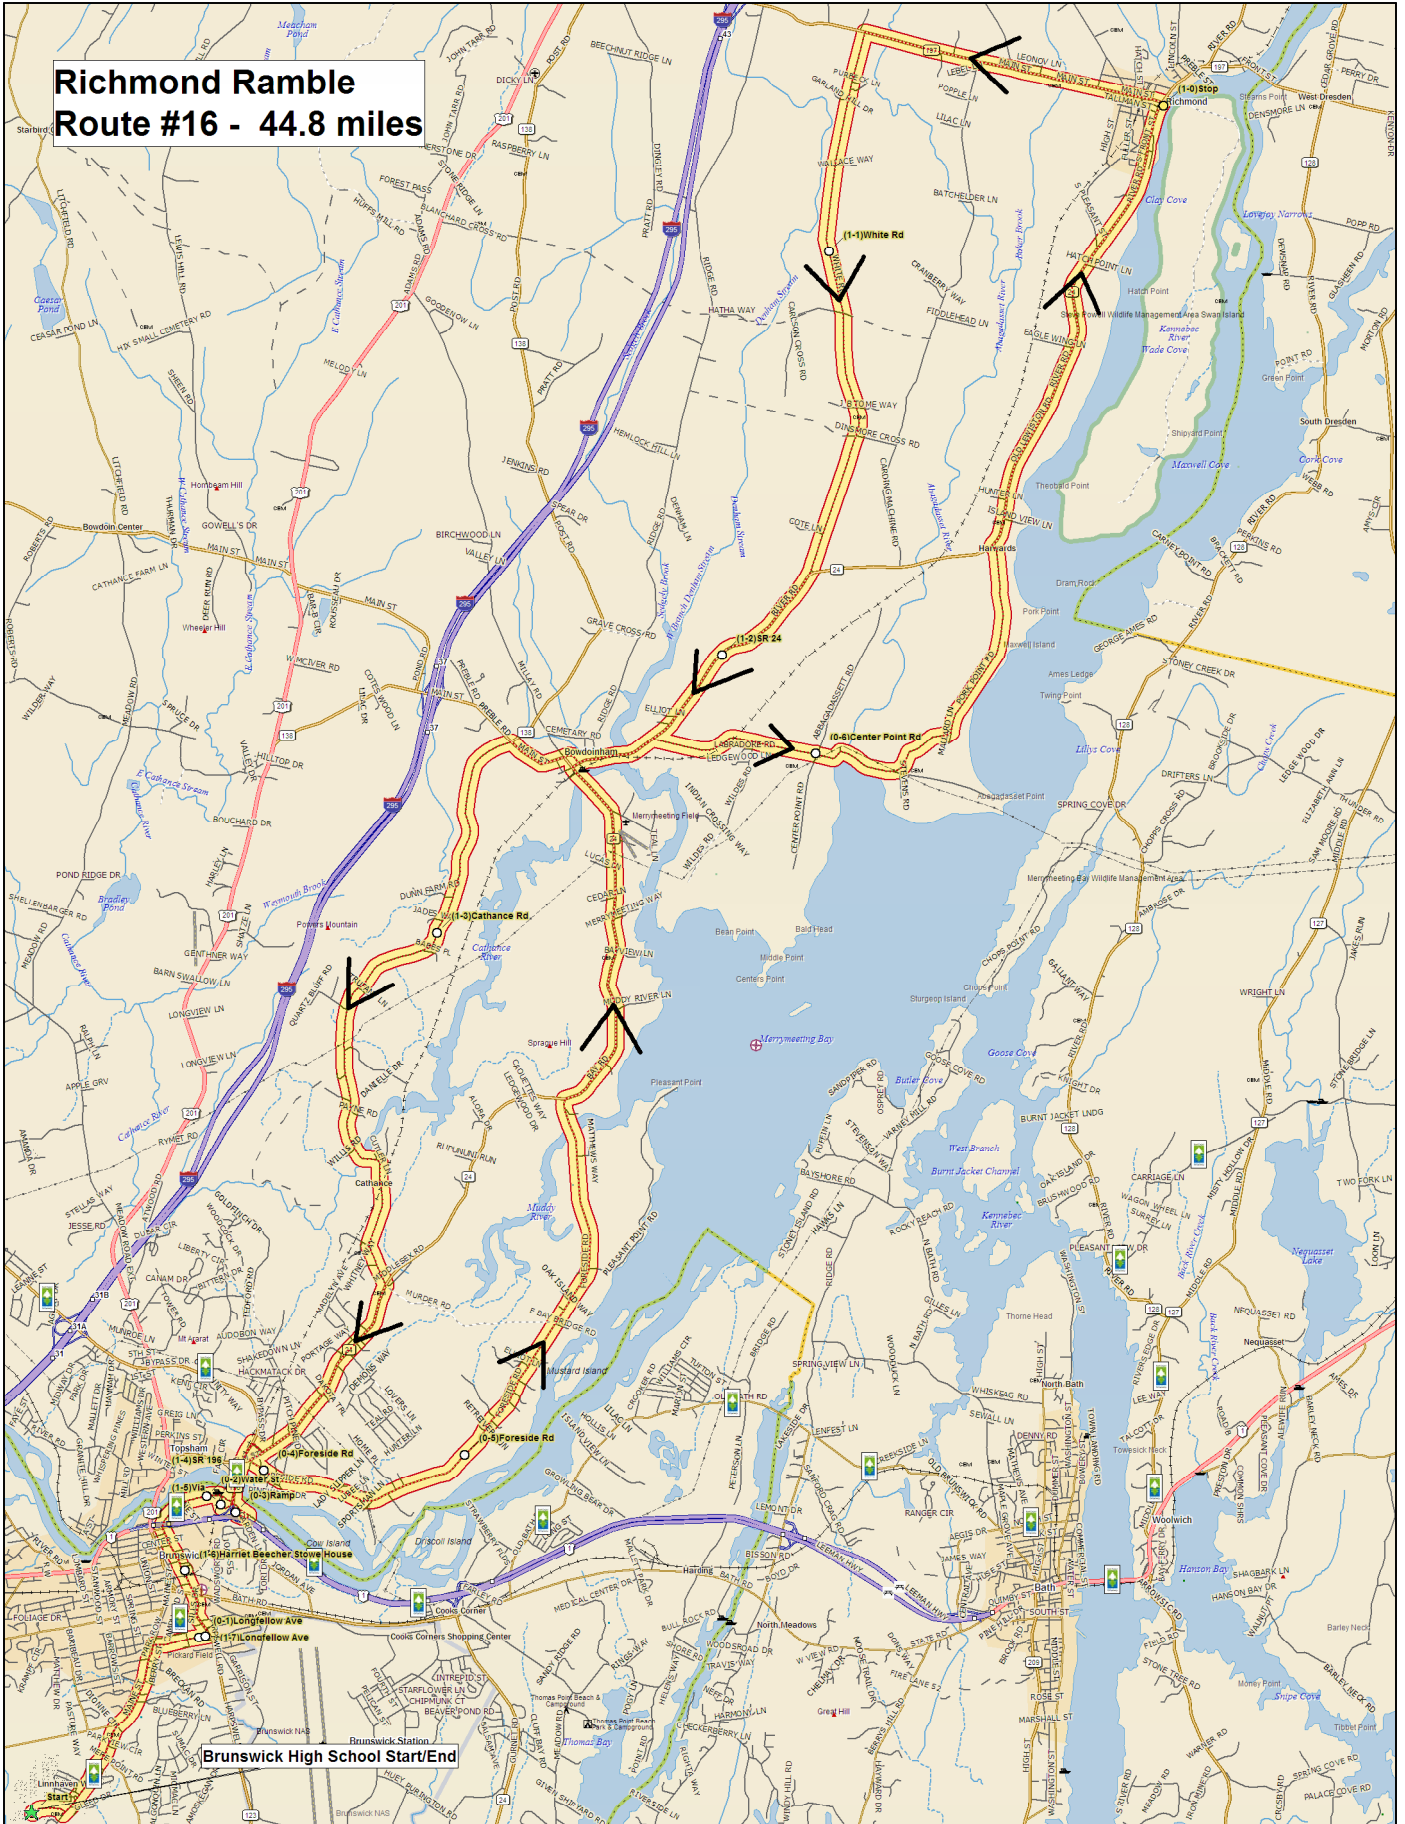

# Richmond Ramble Route #16 - 44.8 miles

Data use subject to license.

© DeLorme. Topo USA® 8.

www.delorme.com

Scale 1 : 100,000

1" = 1.58 mi Data Zoom 12-0