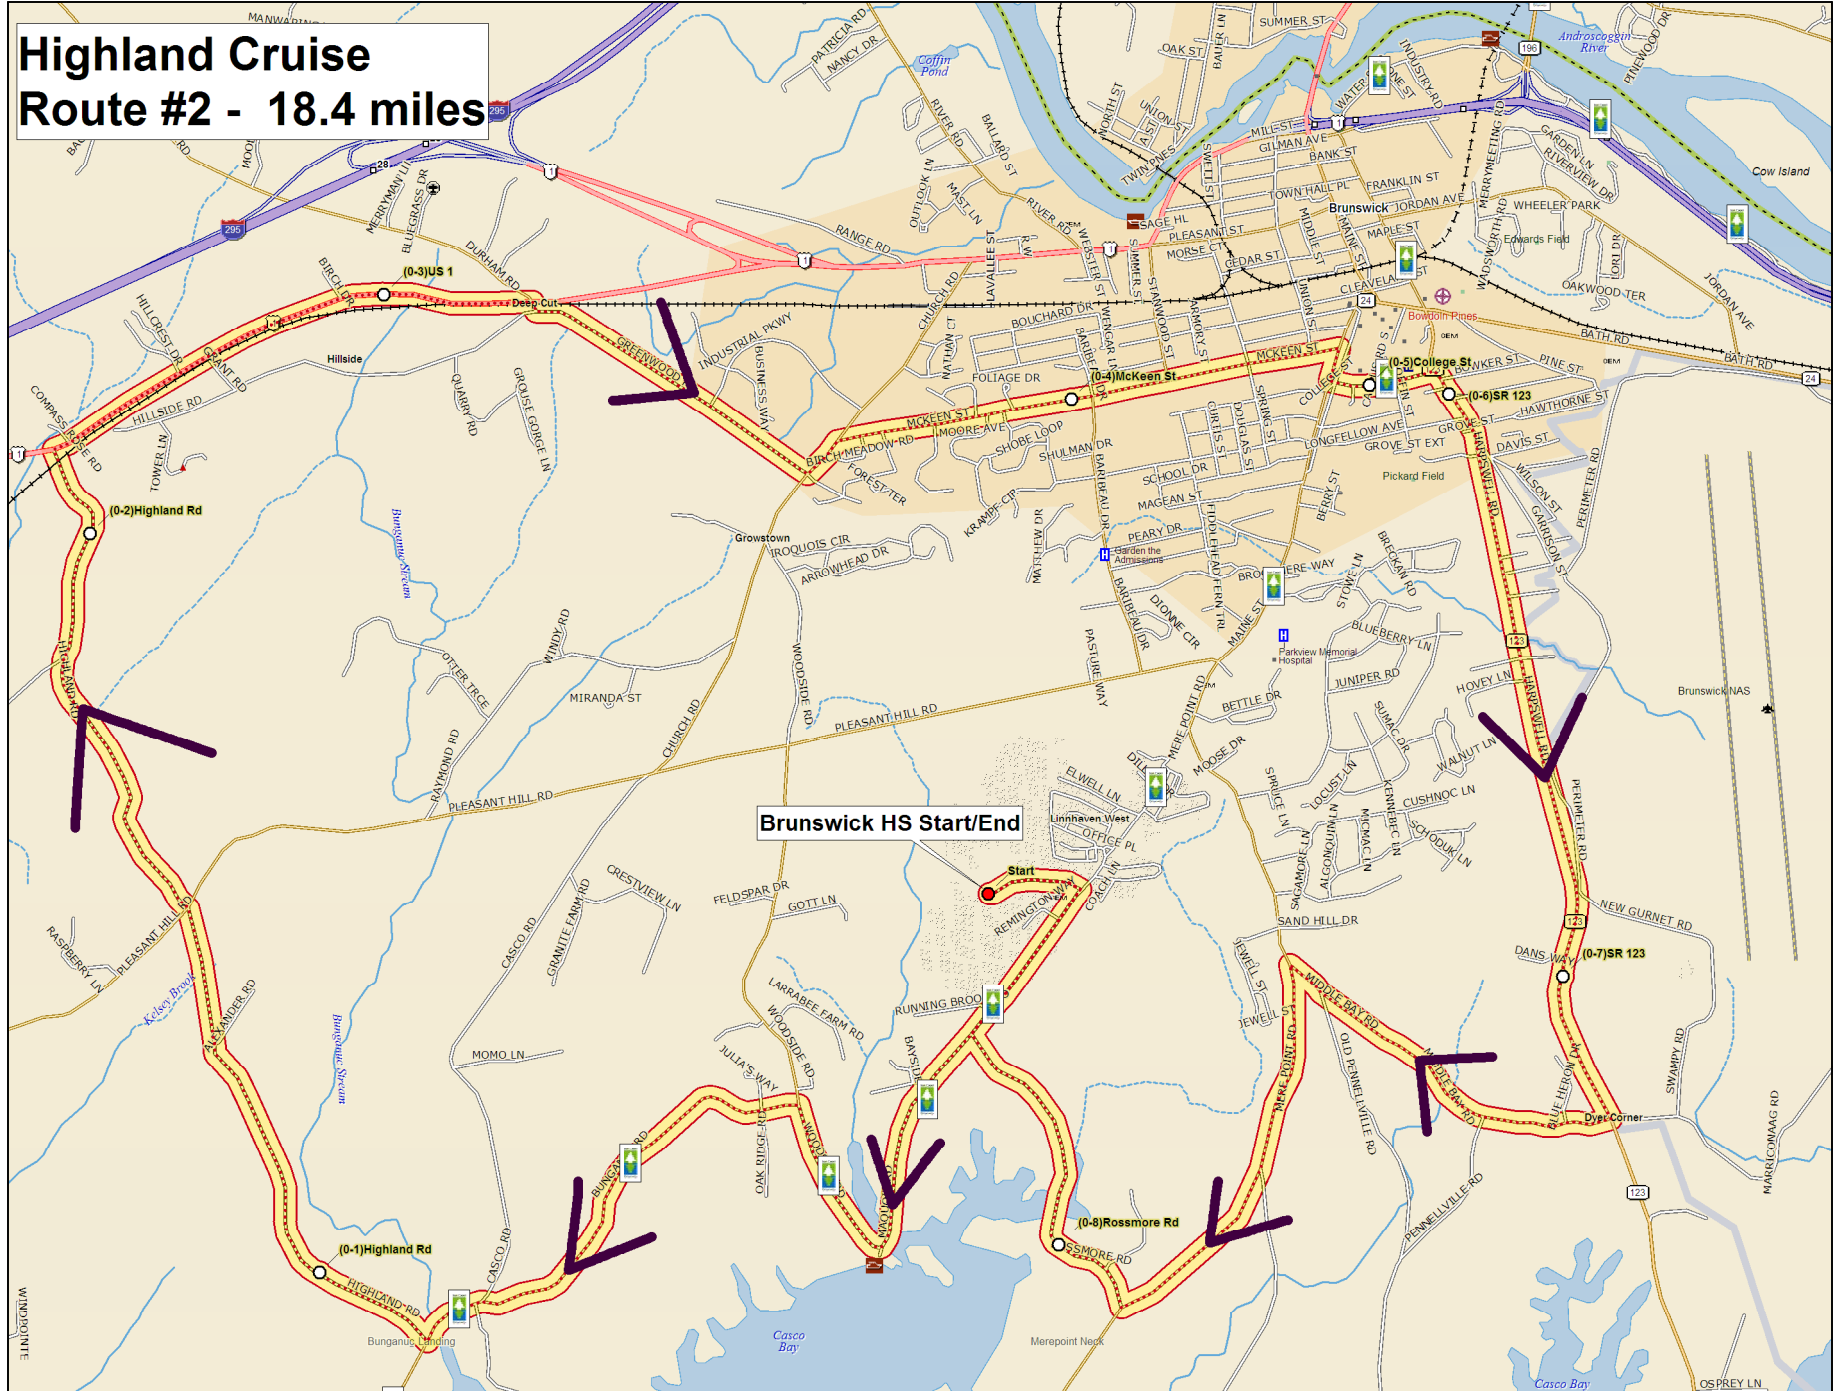

Highland Cruise Route #2 - 18.4 miles

Brunswick HS Start/End

Data use subject to license.
 © DeLorme. Topo USA® 8.
 www.delorme.com