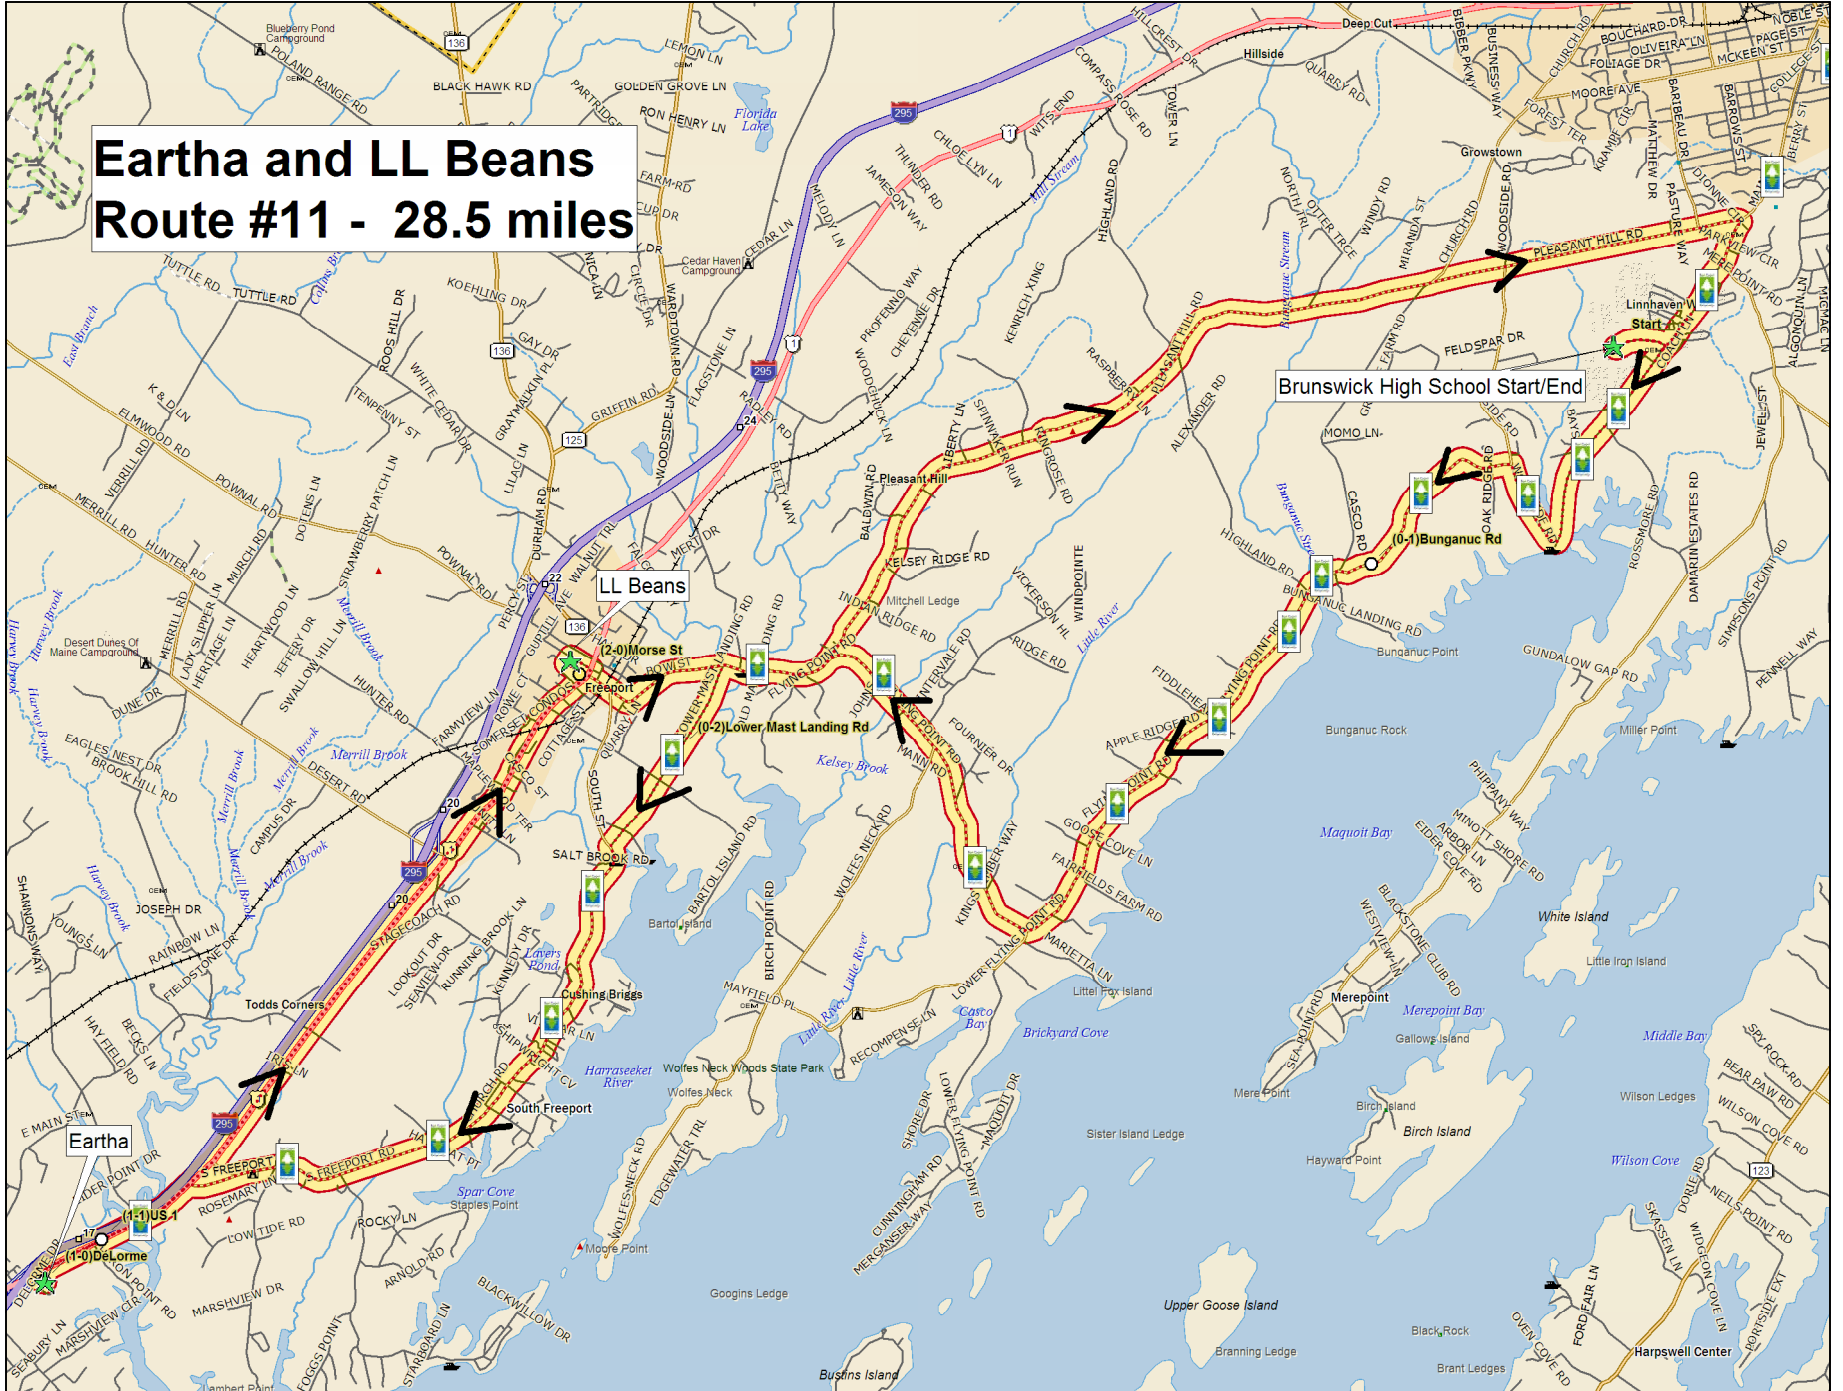

Eartha and LL Beans Route #11 - 28.5 miles

Data use subject to license.

© DeLorme. Topo USA® 8.

www.delorme.com

Scale 1 : 68,750

1" = 1.09 mi

Data Zoom 12-0