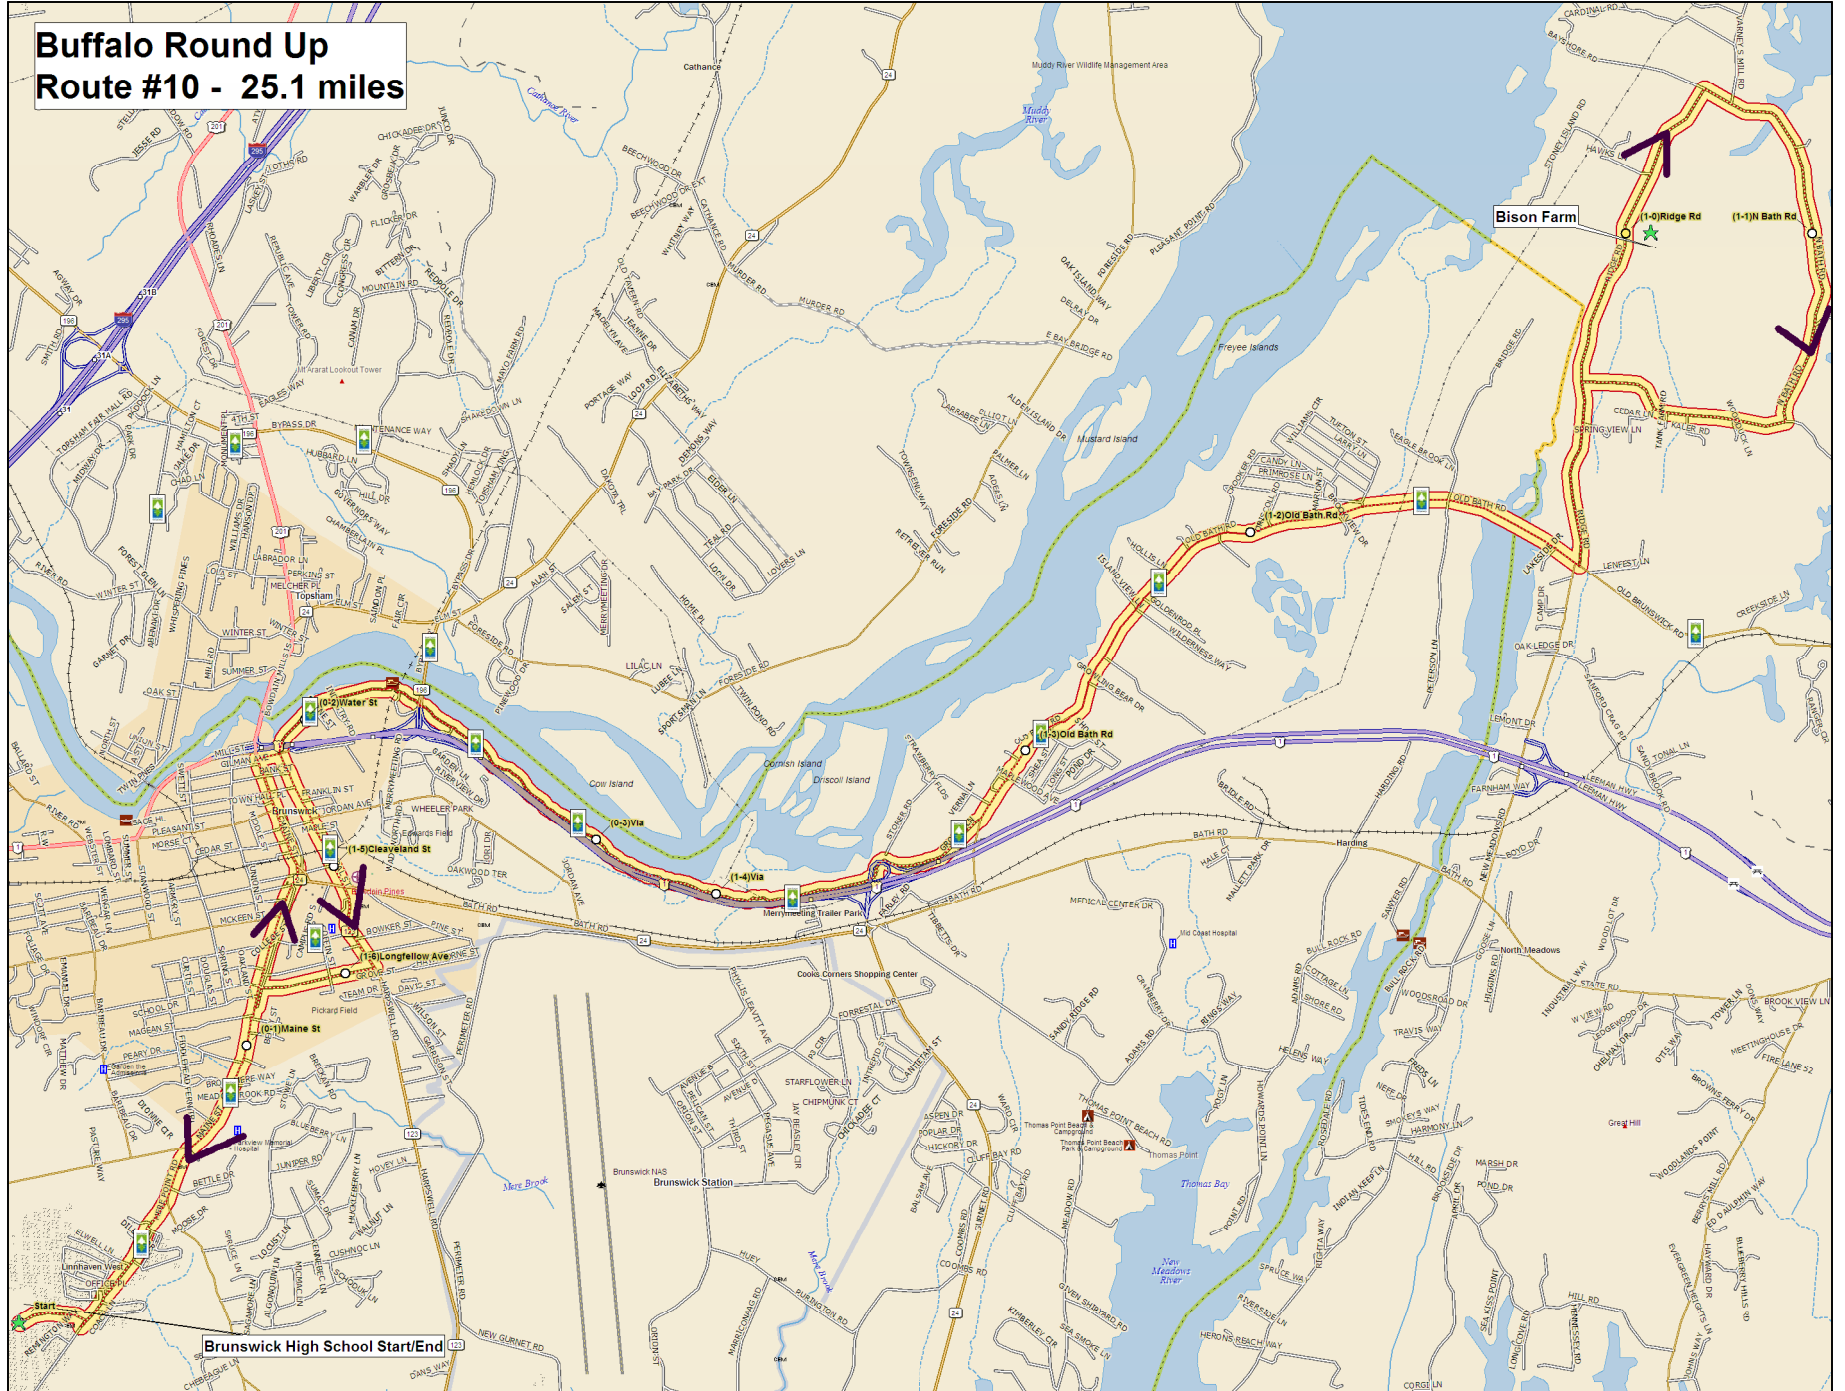

Buffalo Round Up Route #10 - 25.1 miles

Data use subject to license.

© DeLorme. Topo USA® 8.

www.delorme.com

Scale 1 : 50,000

1" = 4,166.7 ft Data Zoom 13-0