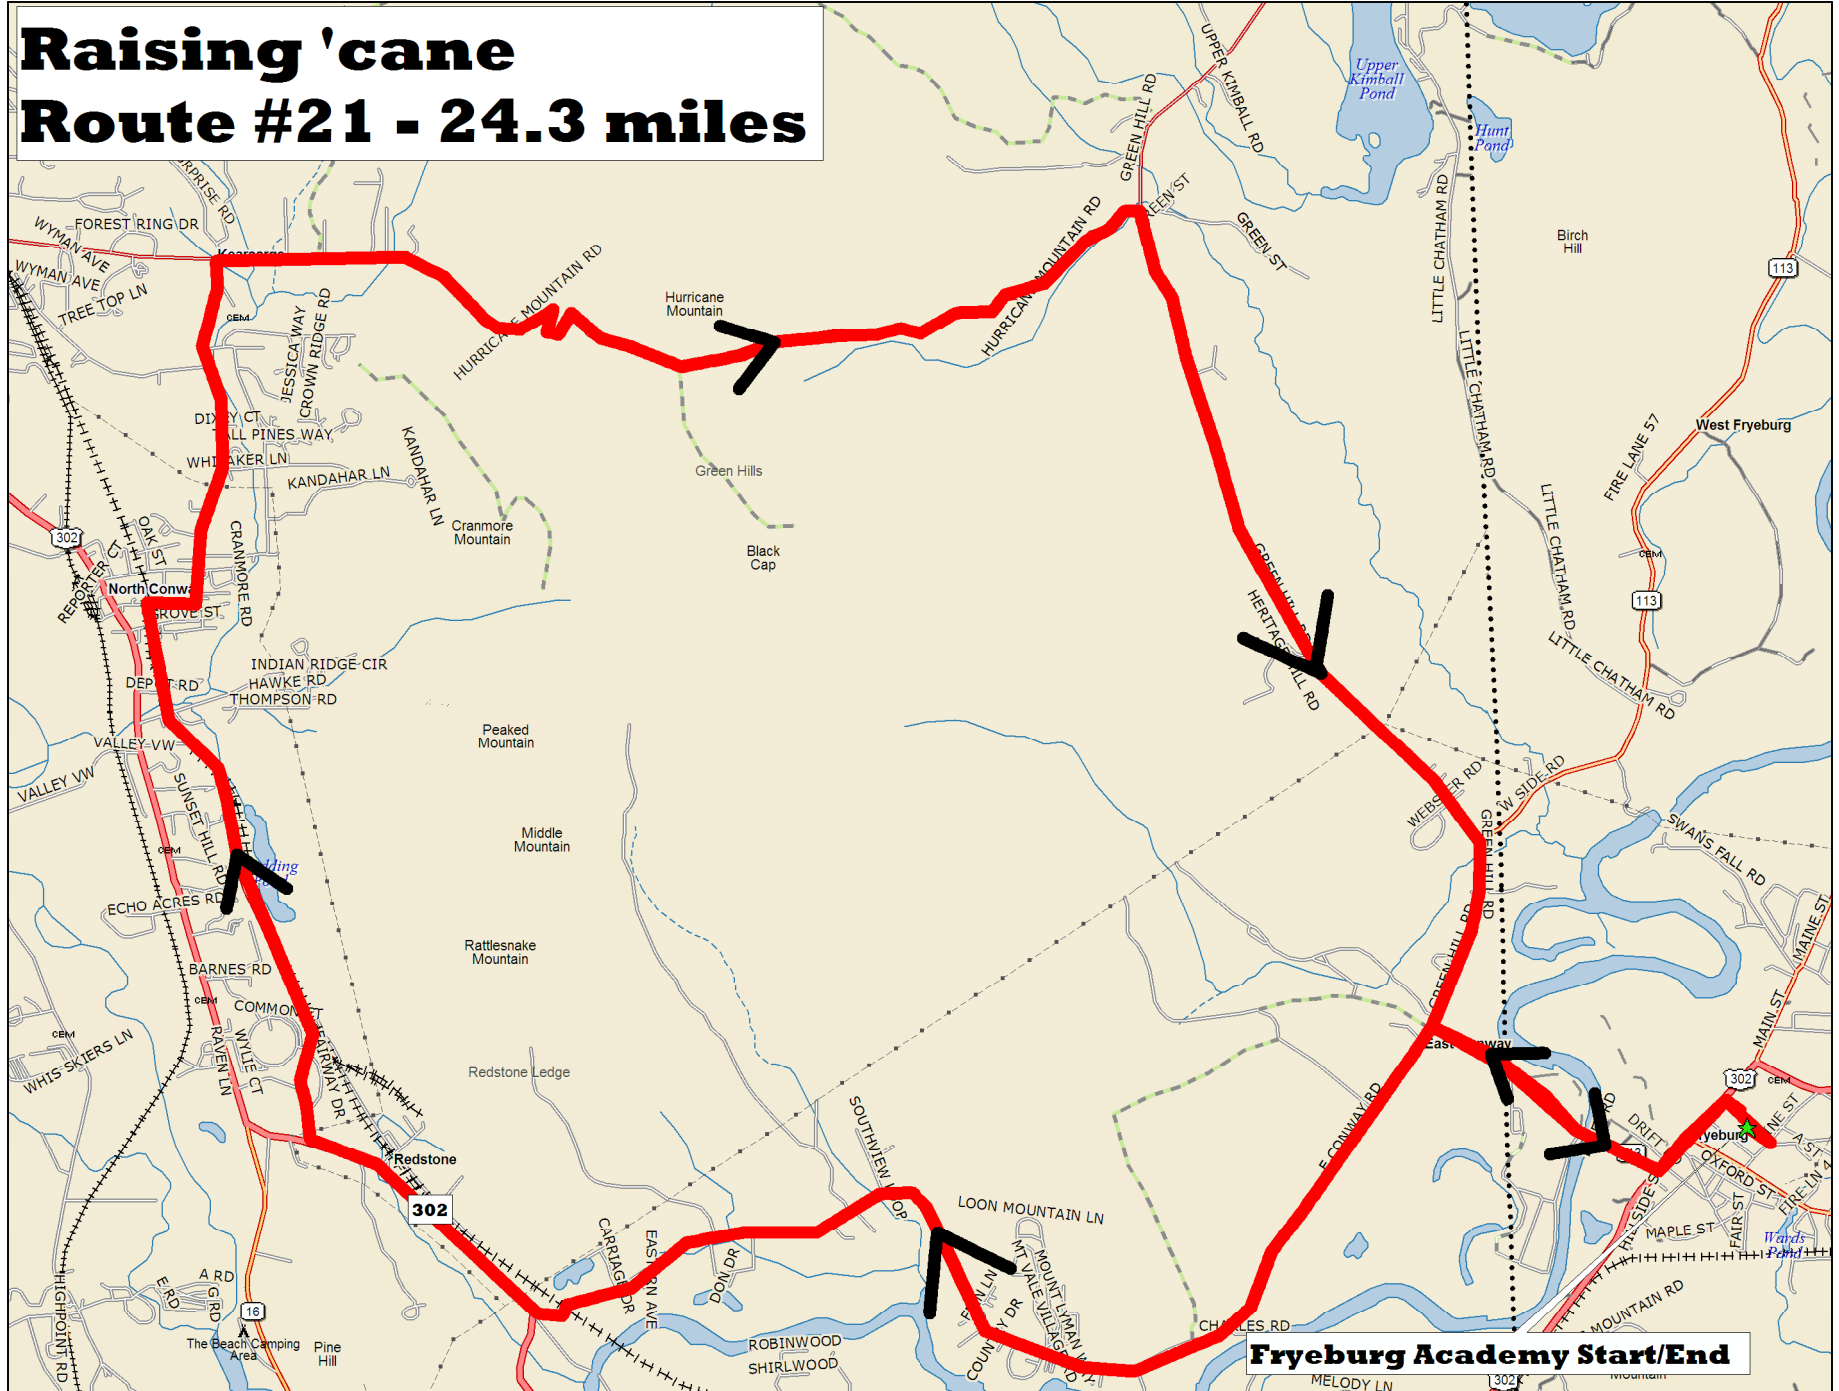

# Raising 'cane Route #21 - 24.3 miles

Data use subject to license.

© 2006 DeLorme. Topo USA® 6.0.

www.delorme.com