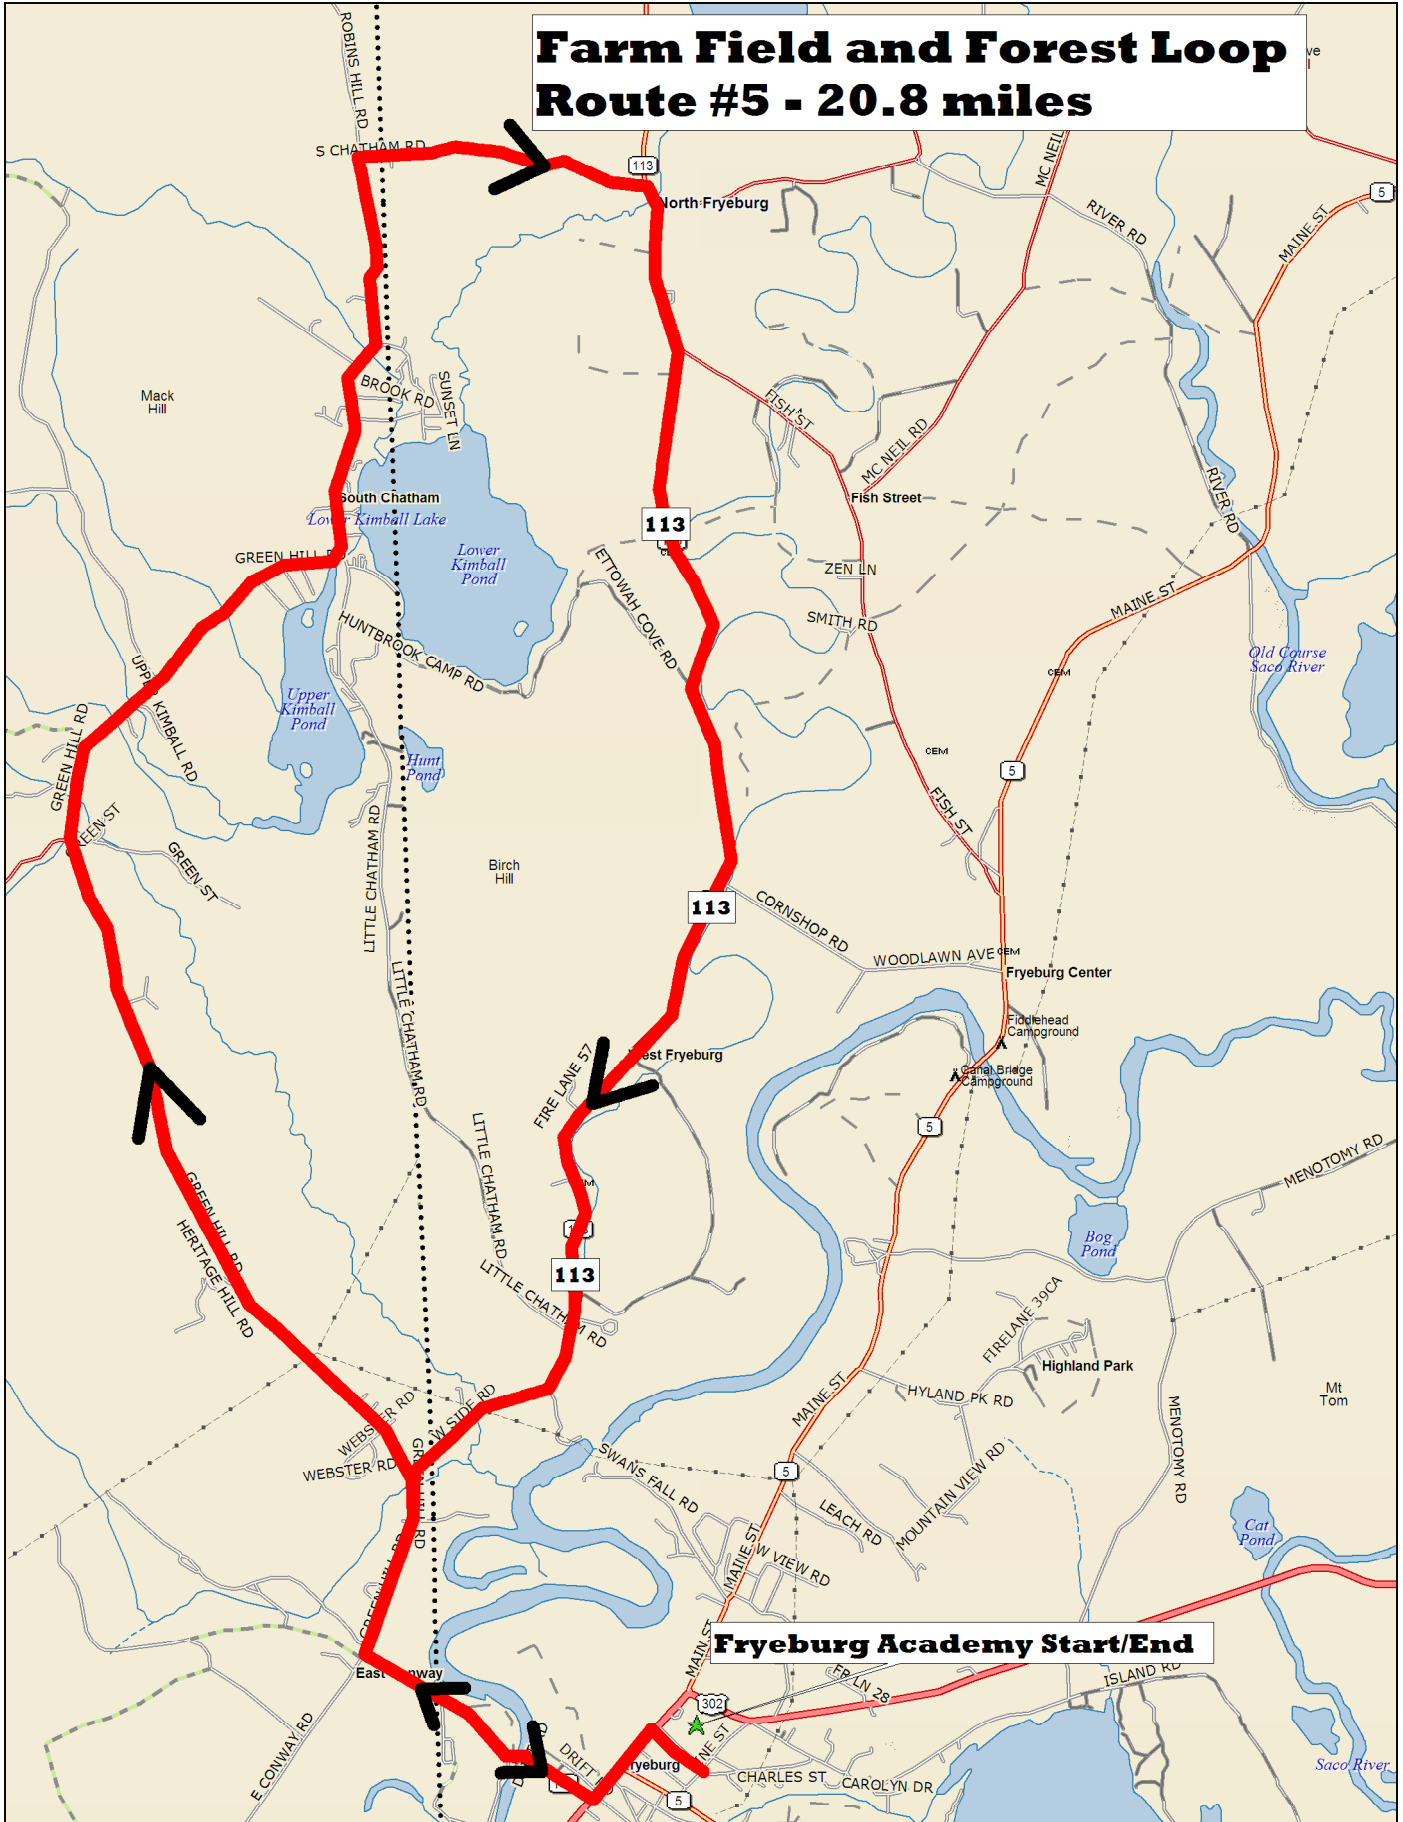

Farm Field and Forest Loop Route #5 - 20.8 miles

Fryeburg Academy Start/End