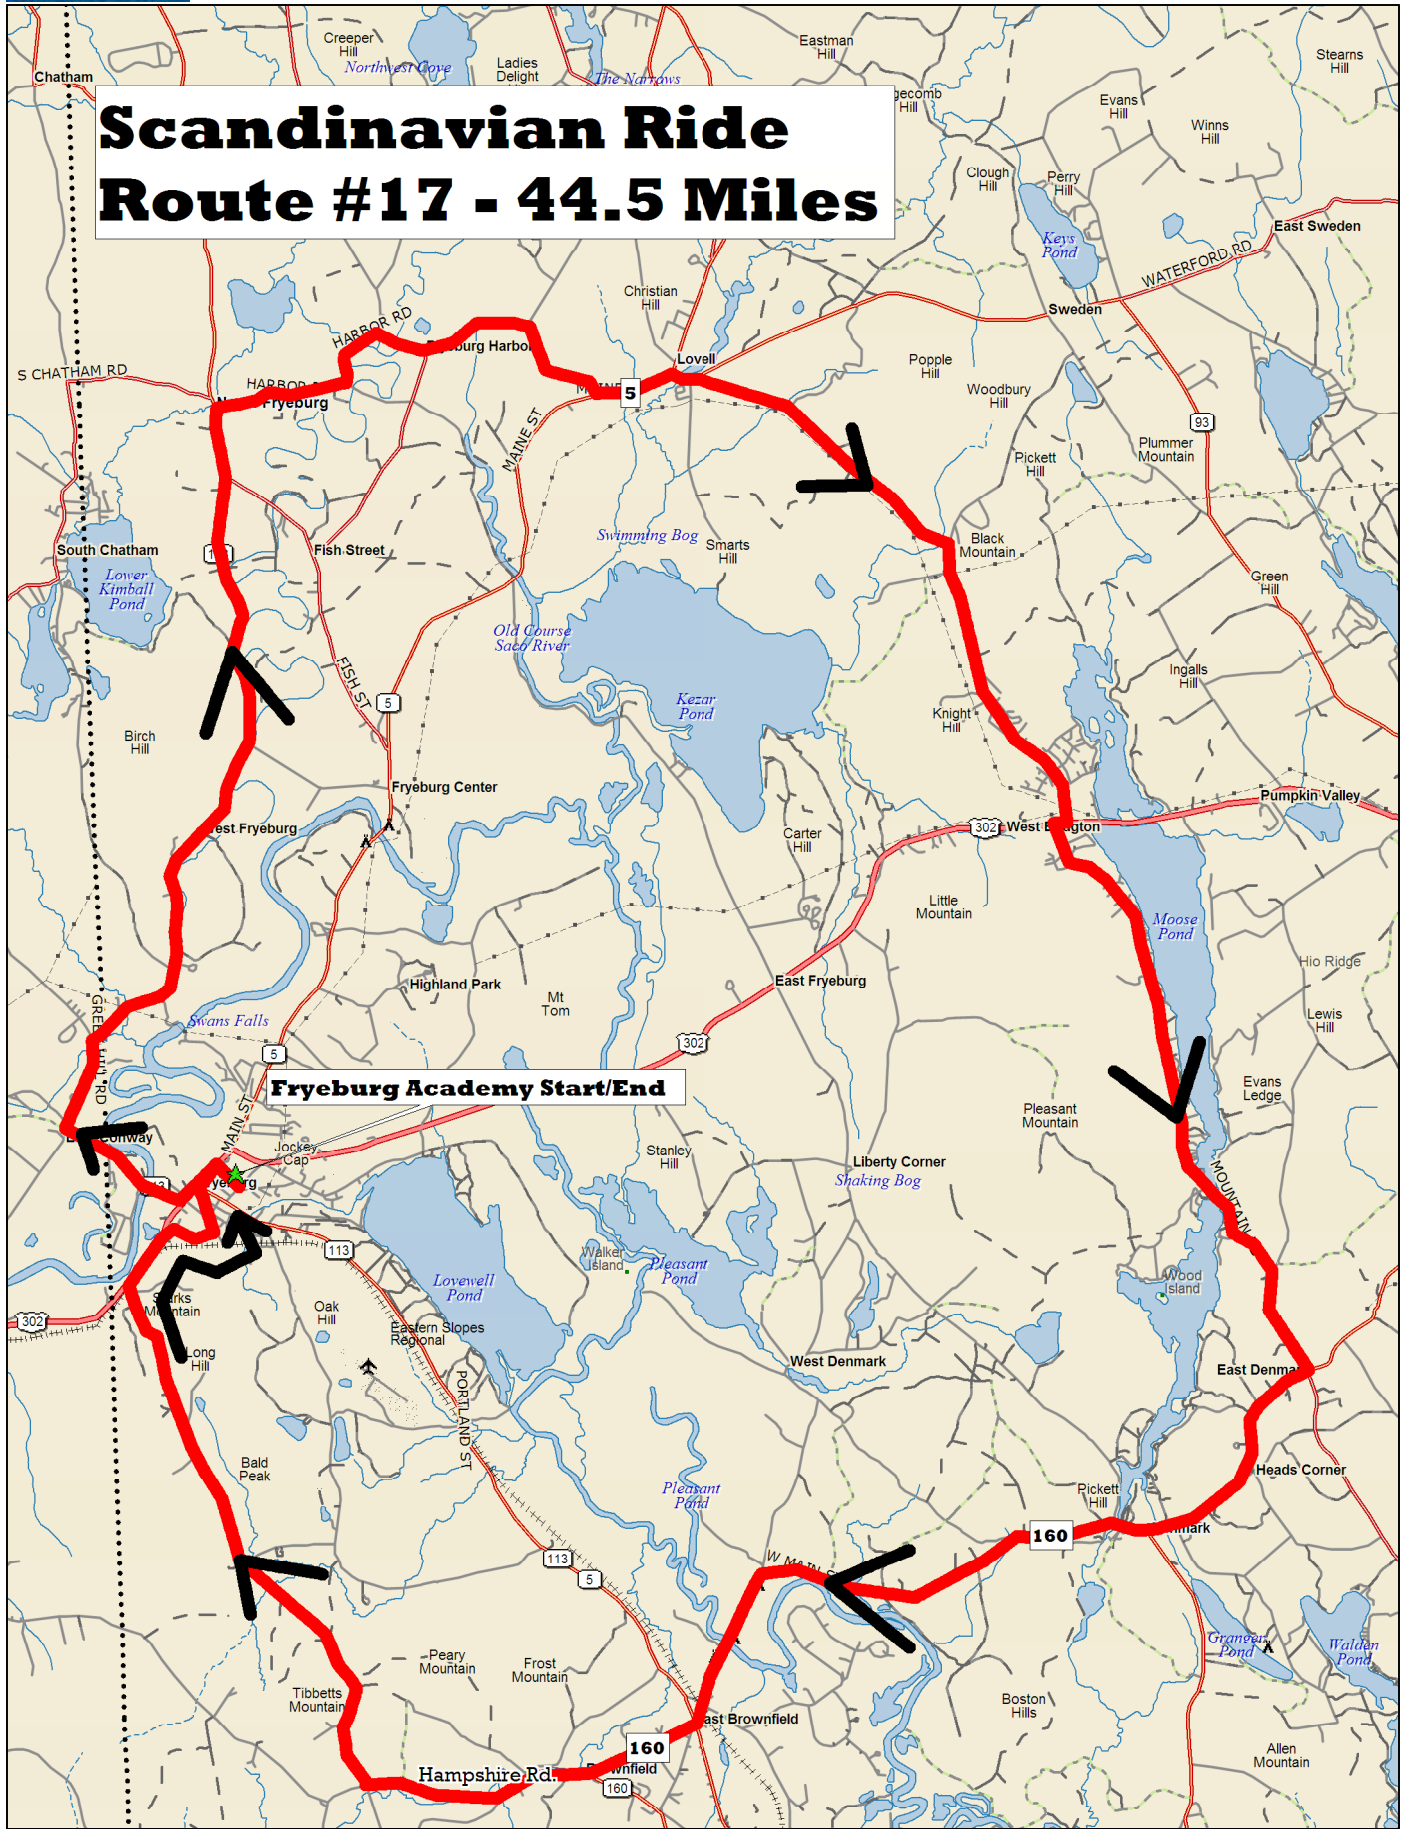

# Scandinavian Ride Route #17 - 44.5 Miles

**Fryeburg Academy Start/End**