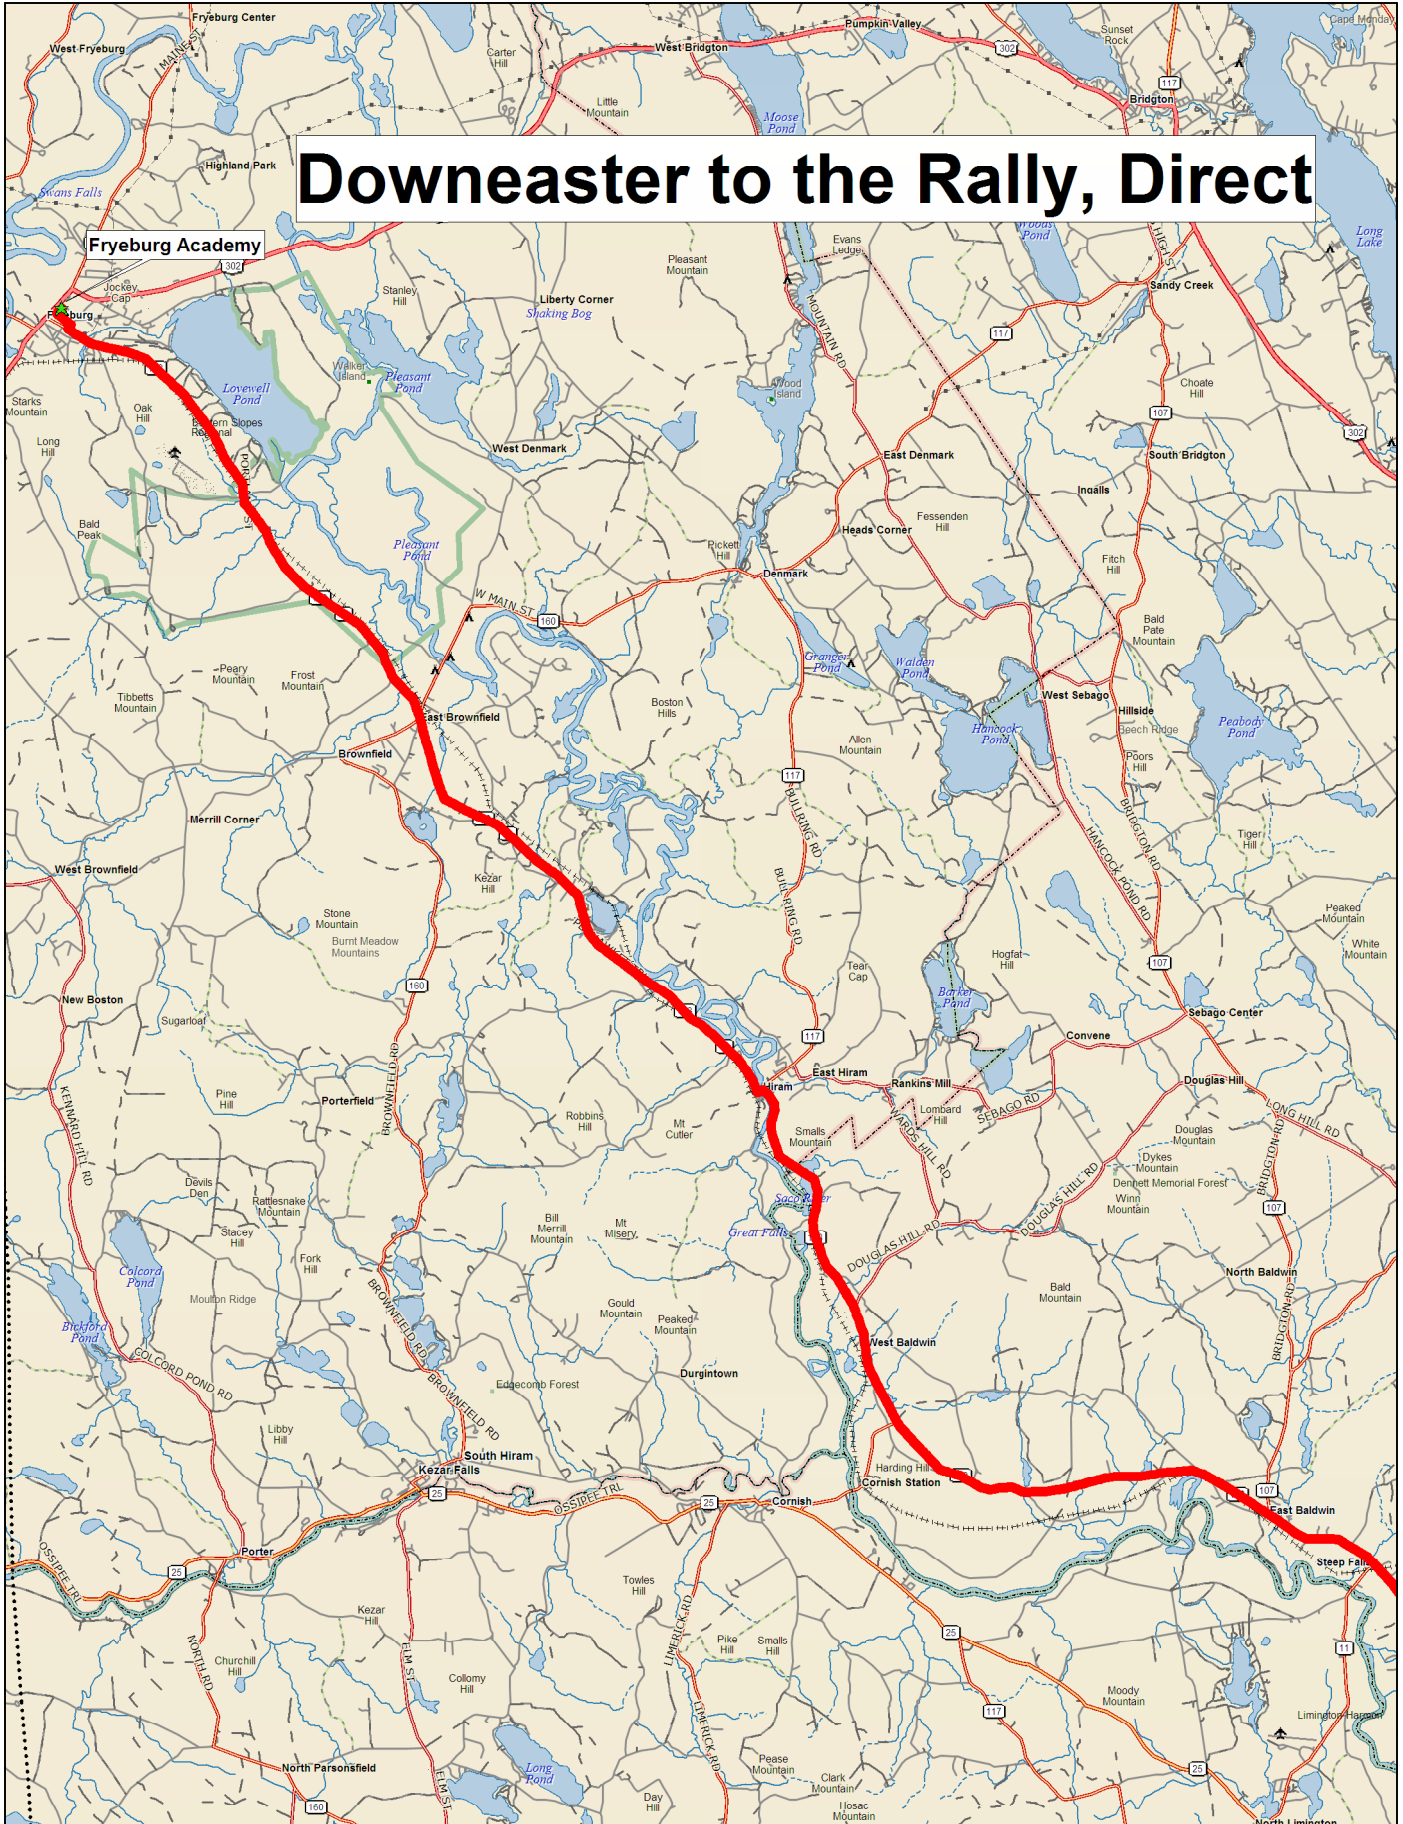

Downeaster to the Rally, Direct

Data use subject to license.
 © 2006 DeLorme. Topo USA® 6.0.
 www.delorme.com

TN
 MN (15.9W)

Scale 1 : 150,000
 0 1 2 3 4 5 mi
 0 1 2 3 4 5 km
 1" = 2.37 mi Data Zoom 11-0