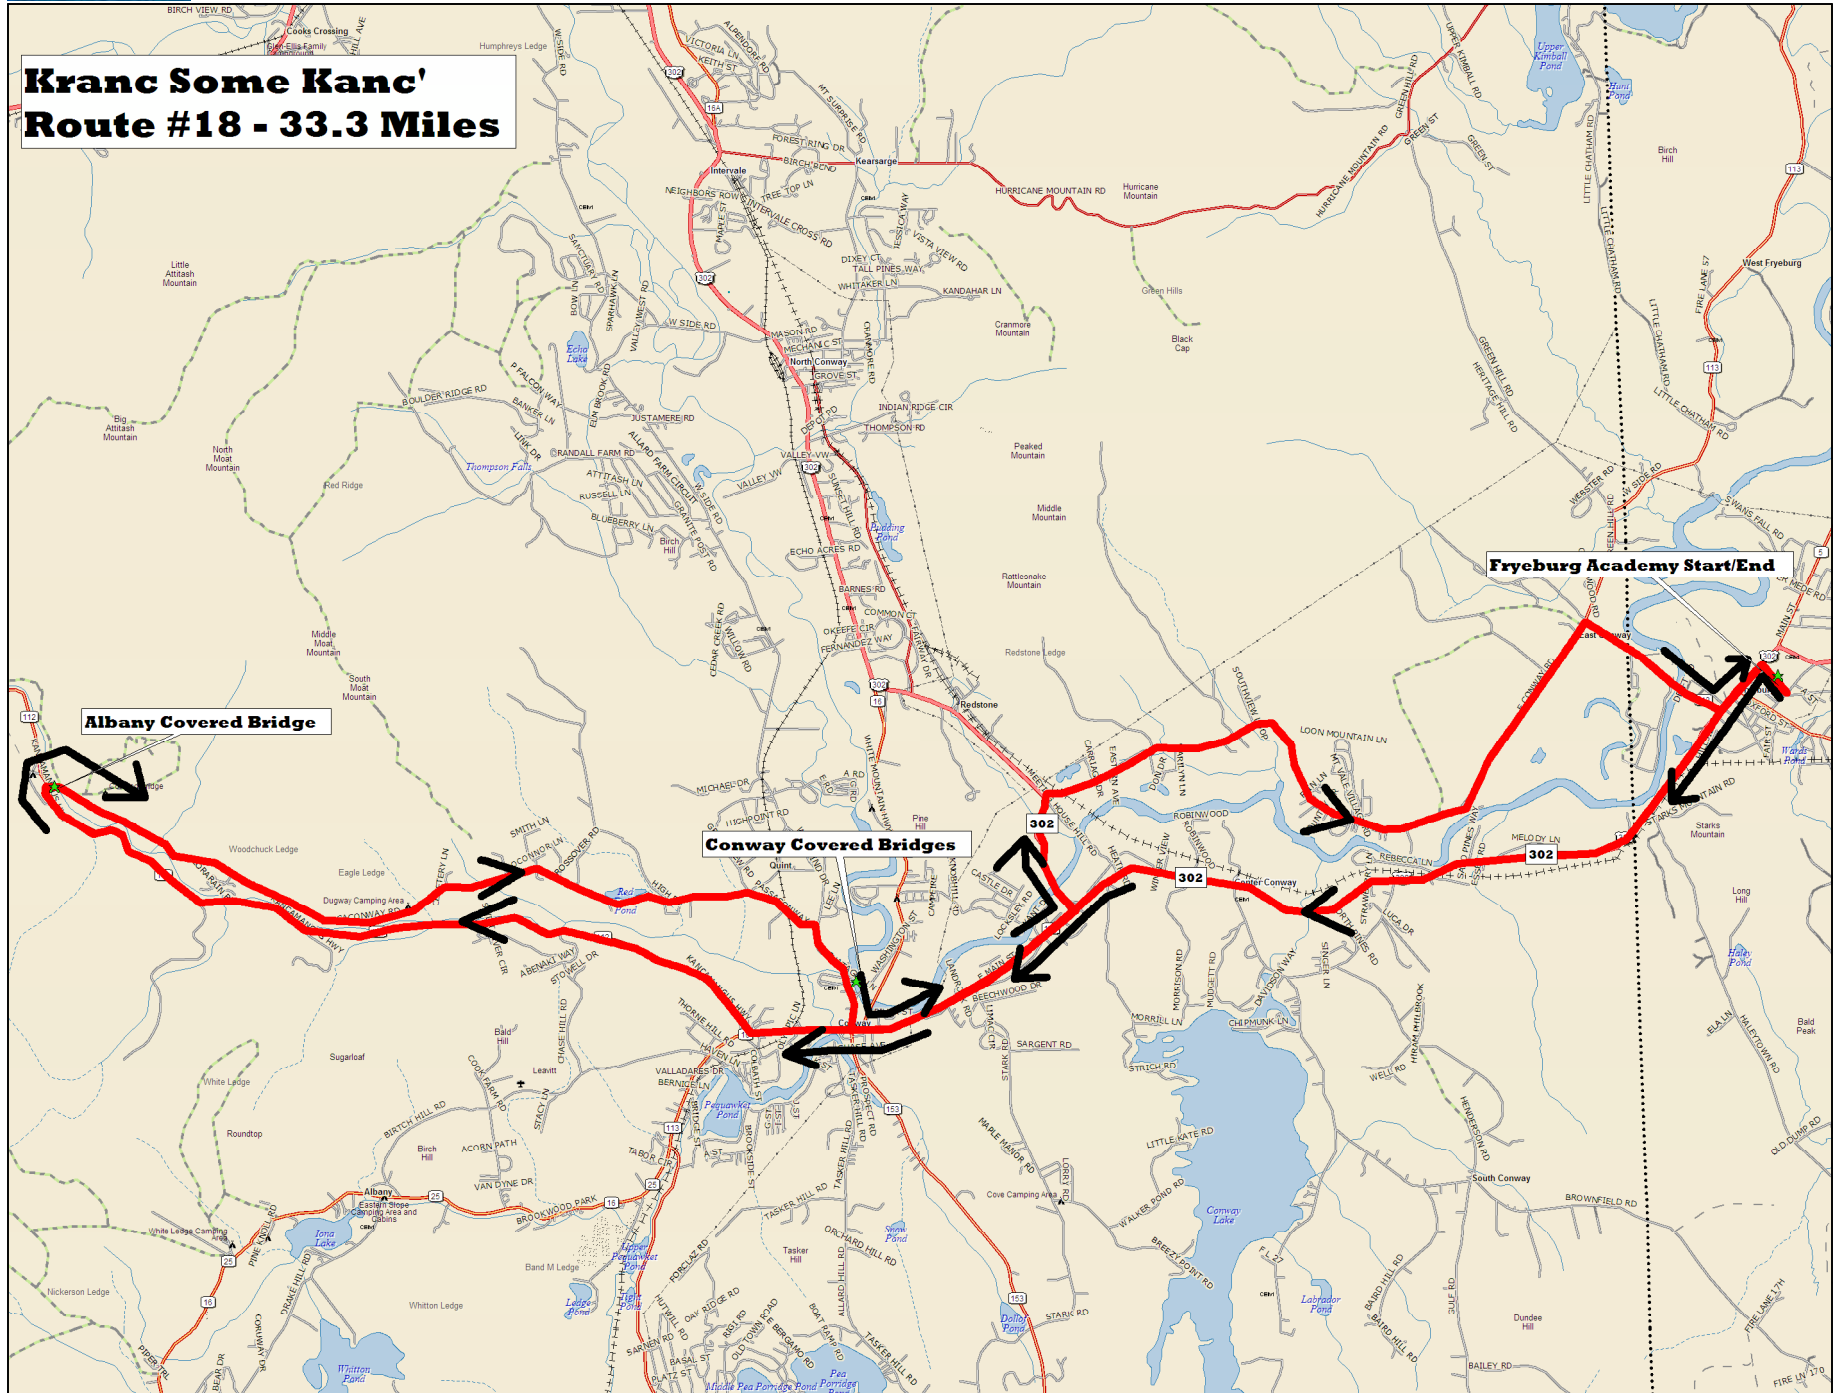

Kranc Some Kanc' Route #18 - 33.3 Miles

Data use subject to license.

© 2006 DeLorme. Topo USA® 6.0.

www.delorme.com

Scale 1 : 93,750

1" = 1.48 mi

Data Zoom 12-0