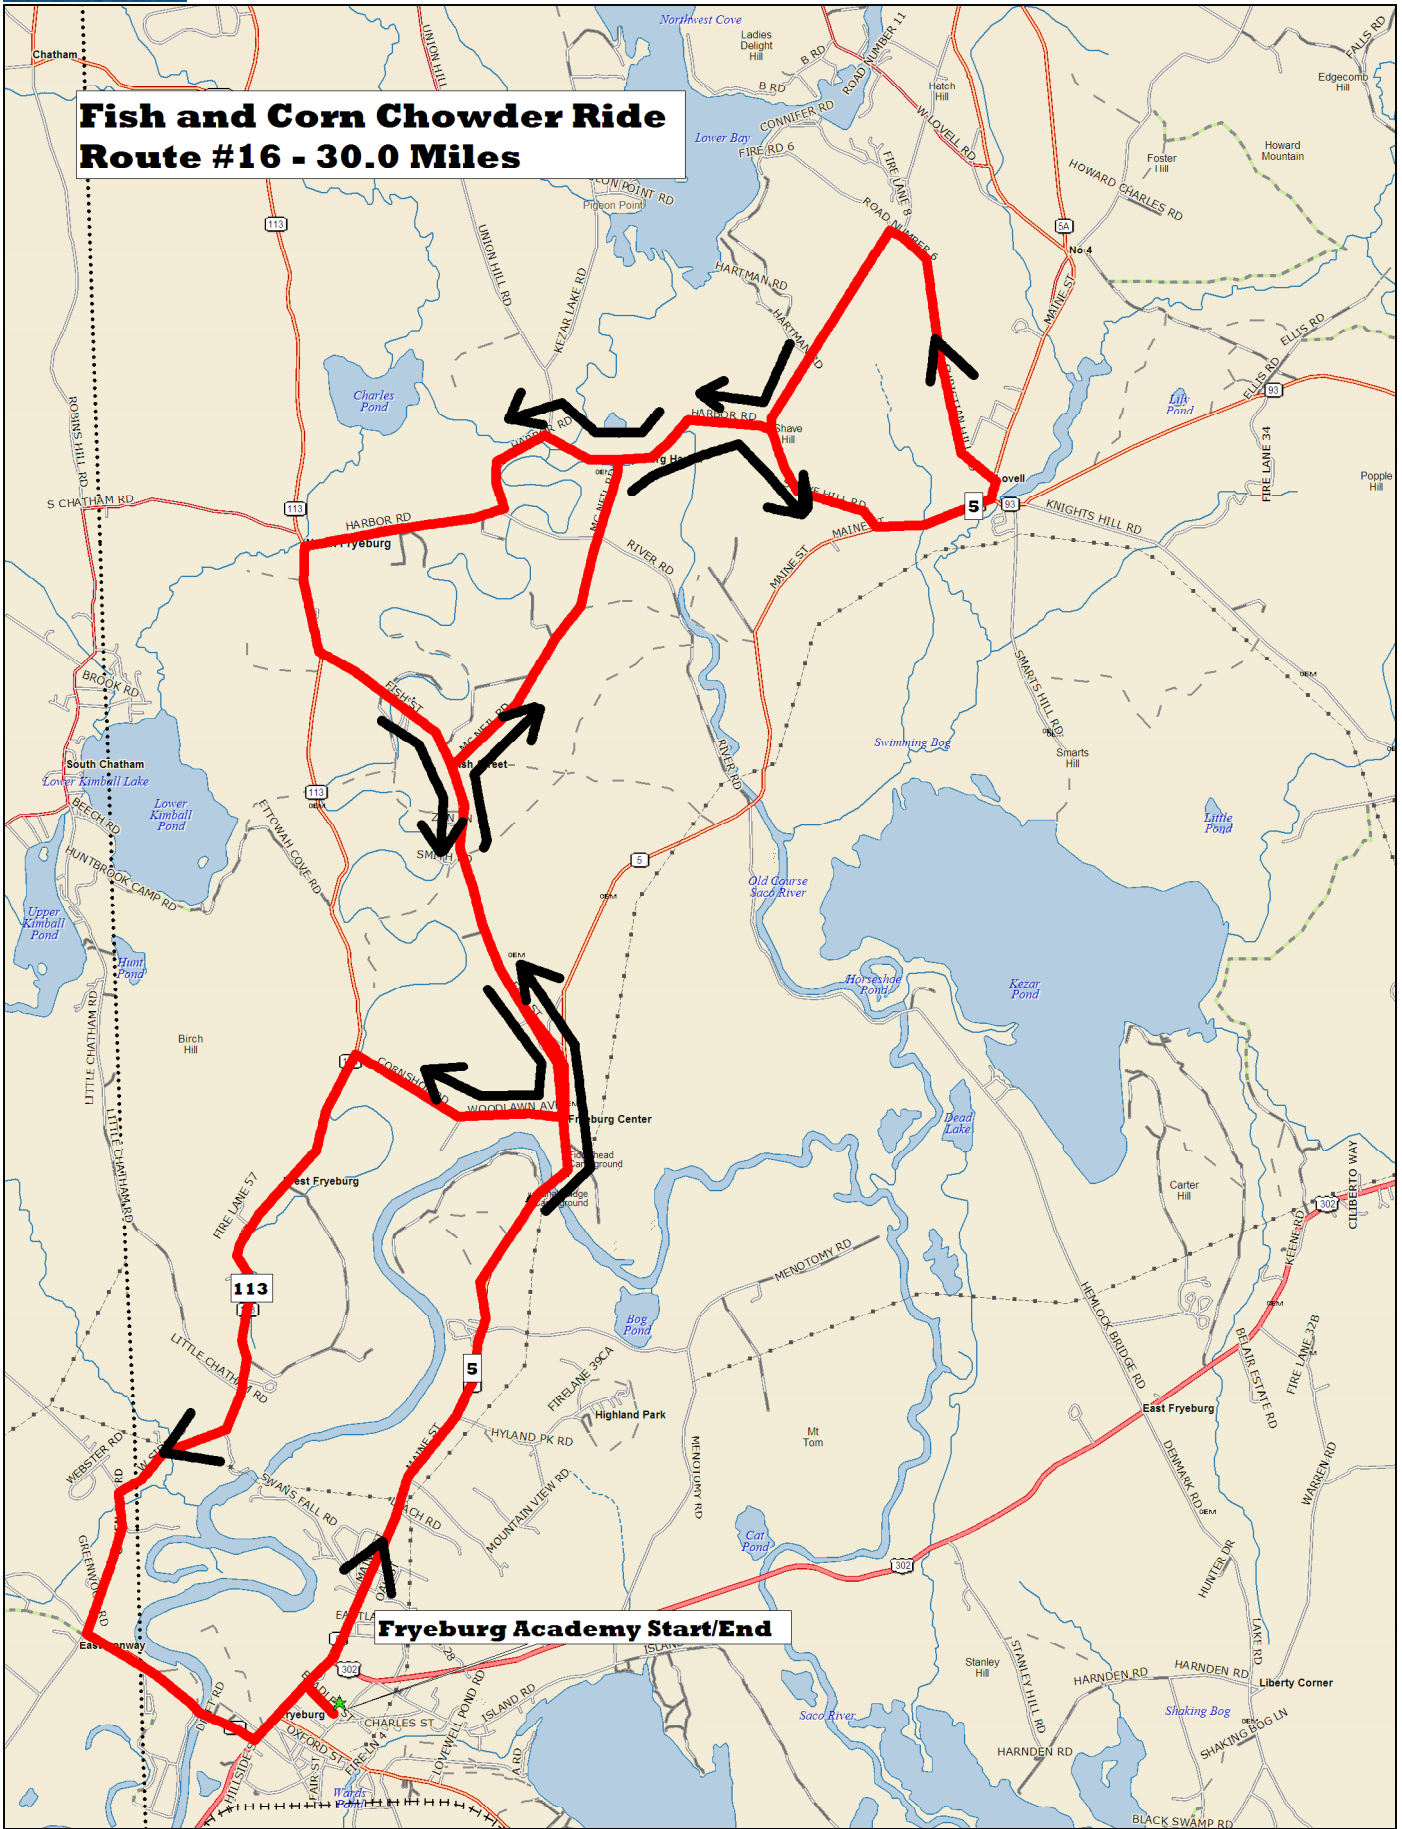

# Fish and Corn Chowder Ride Route #16 - 30.0 Miles

**Fryeburg Academy Start/End**