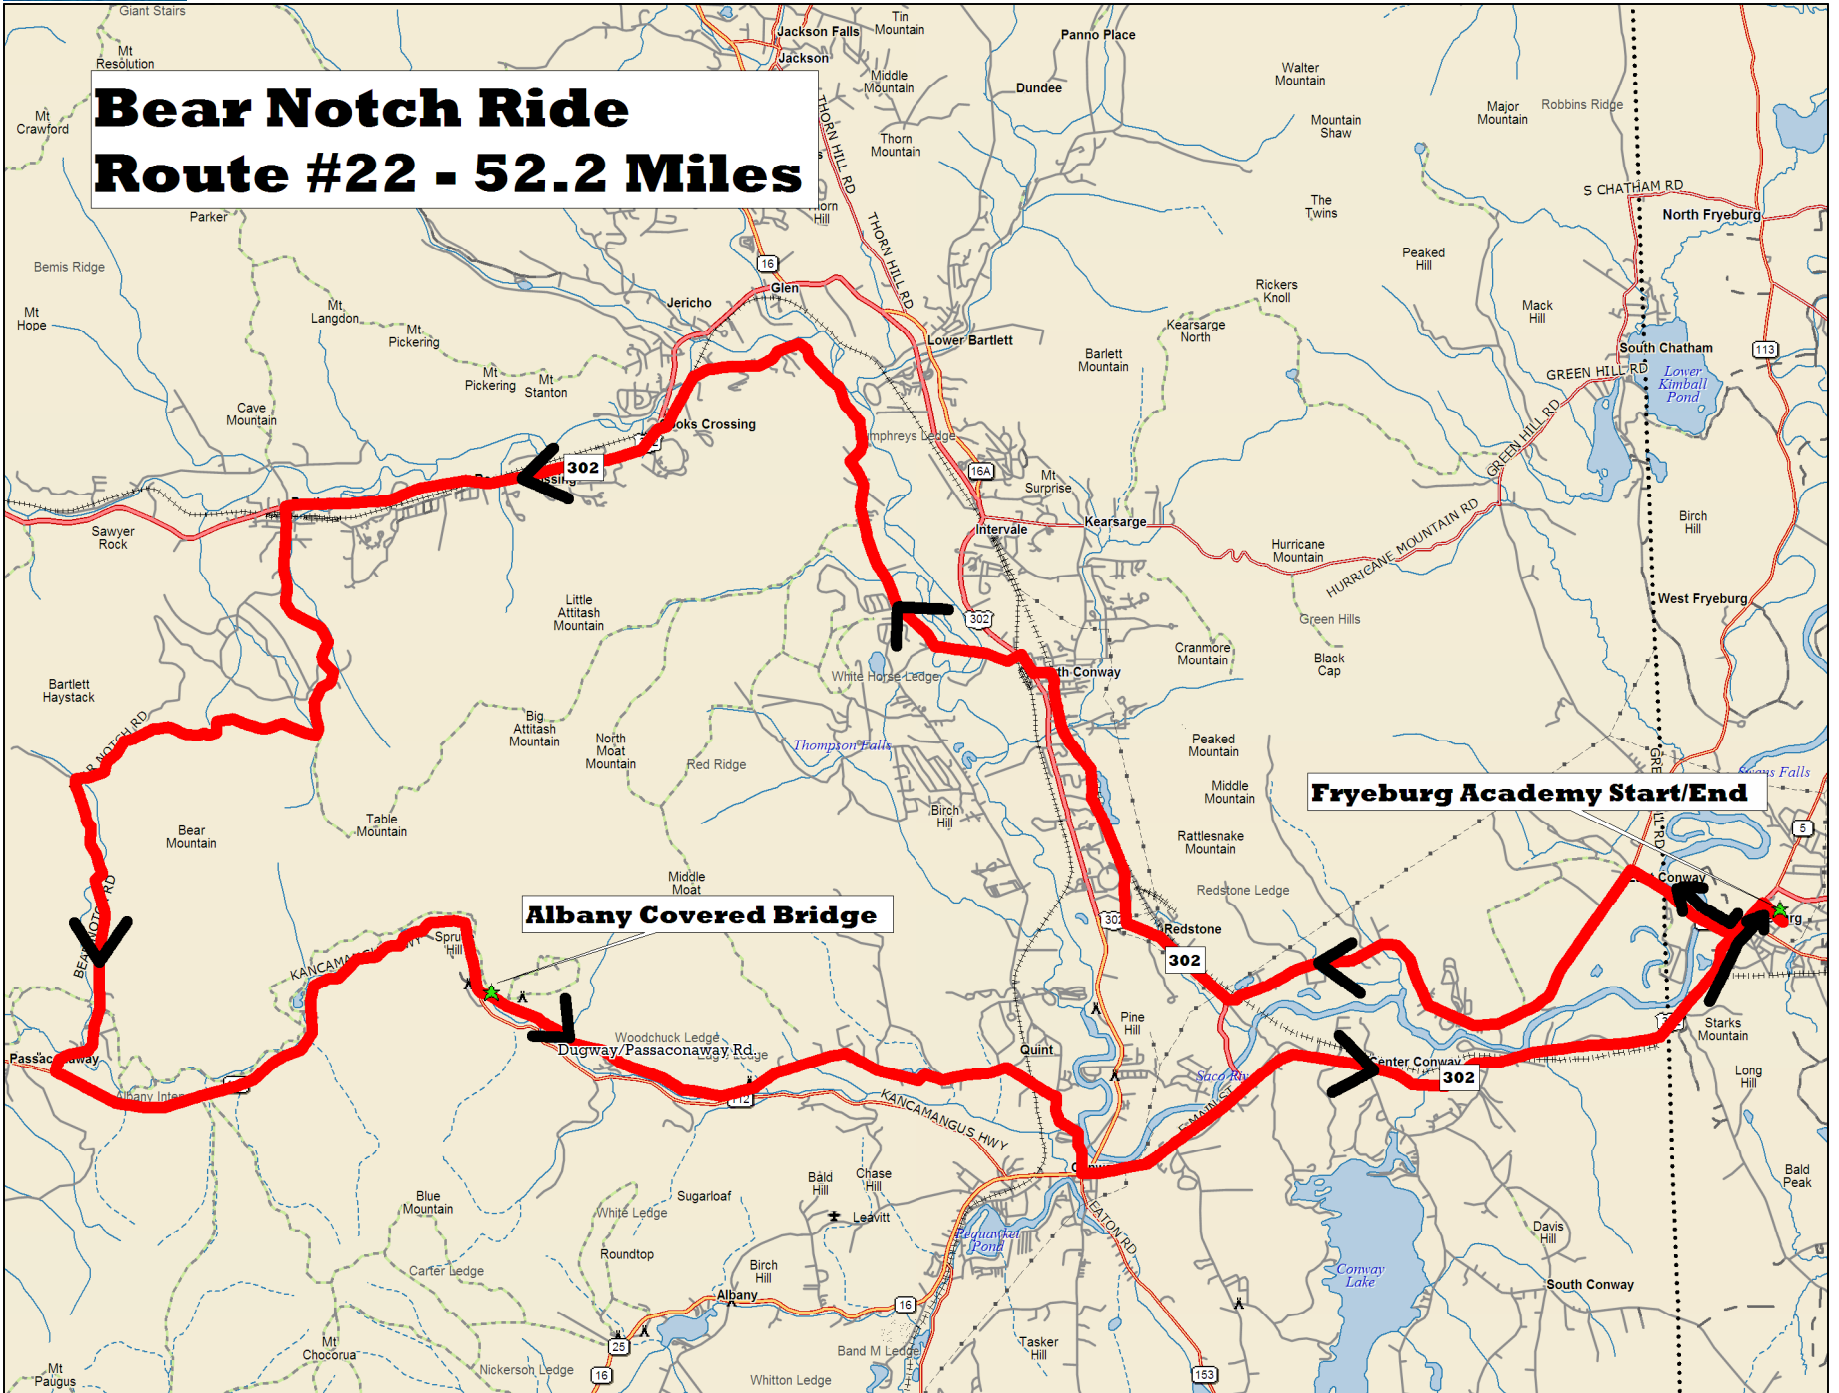

Bear Notch Ride Route #22 - 52.2 Miles

Fryeburg Academy Start/END

Albany Covered Bridge

Data use subject to license.

© 2006 DeLorme. Topo USA® 6.0.

www.delorme.com

Scale 1 : 125,000

1" = 1.97 mi Data Zoom 11-0