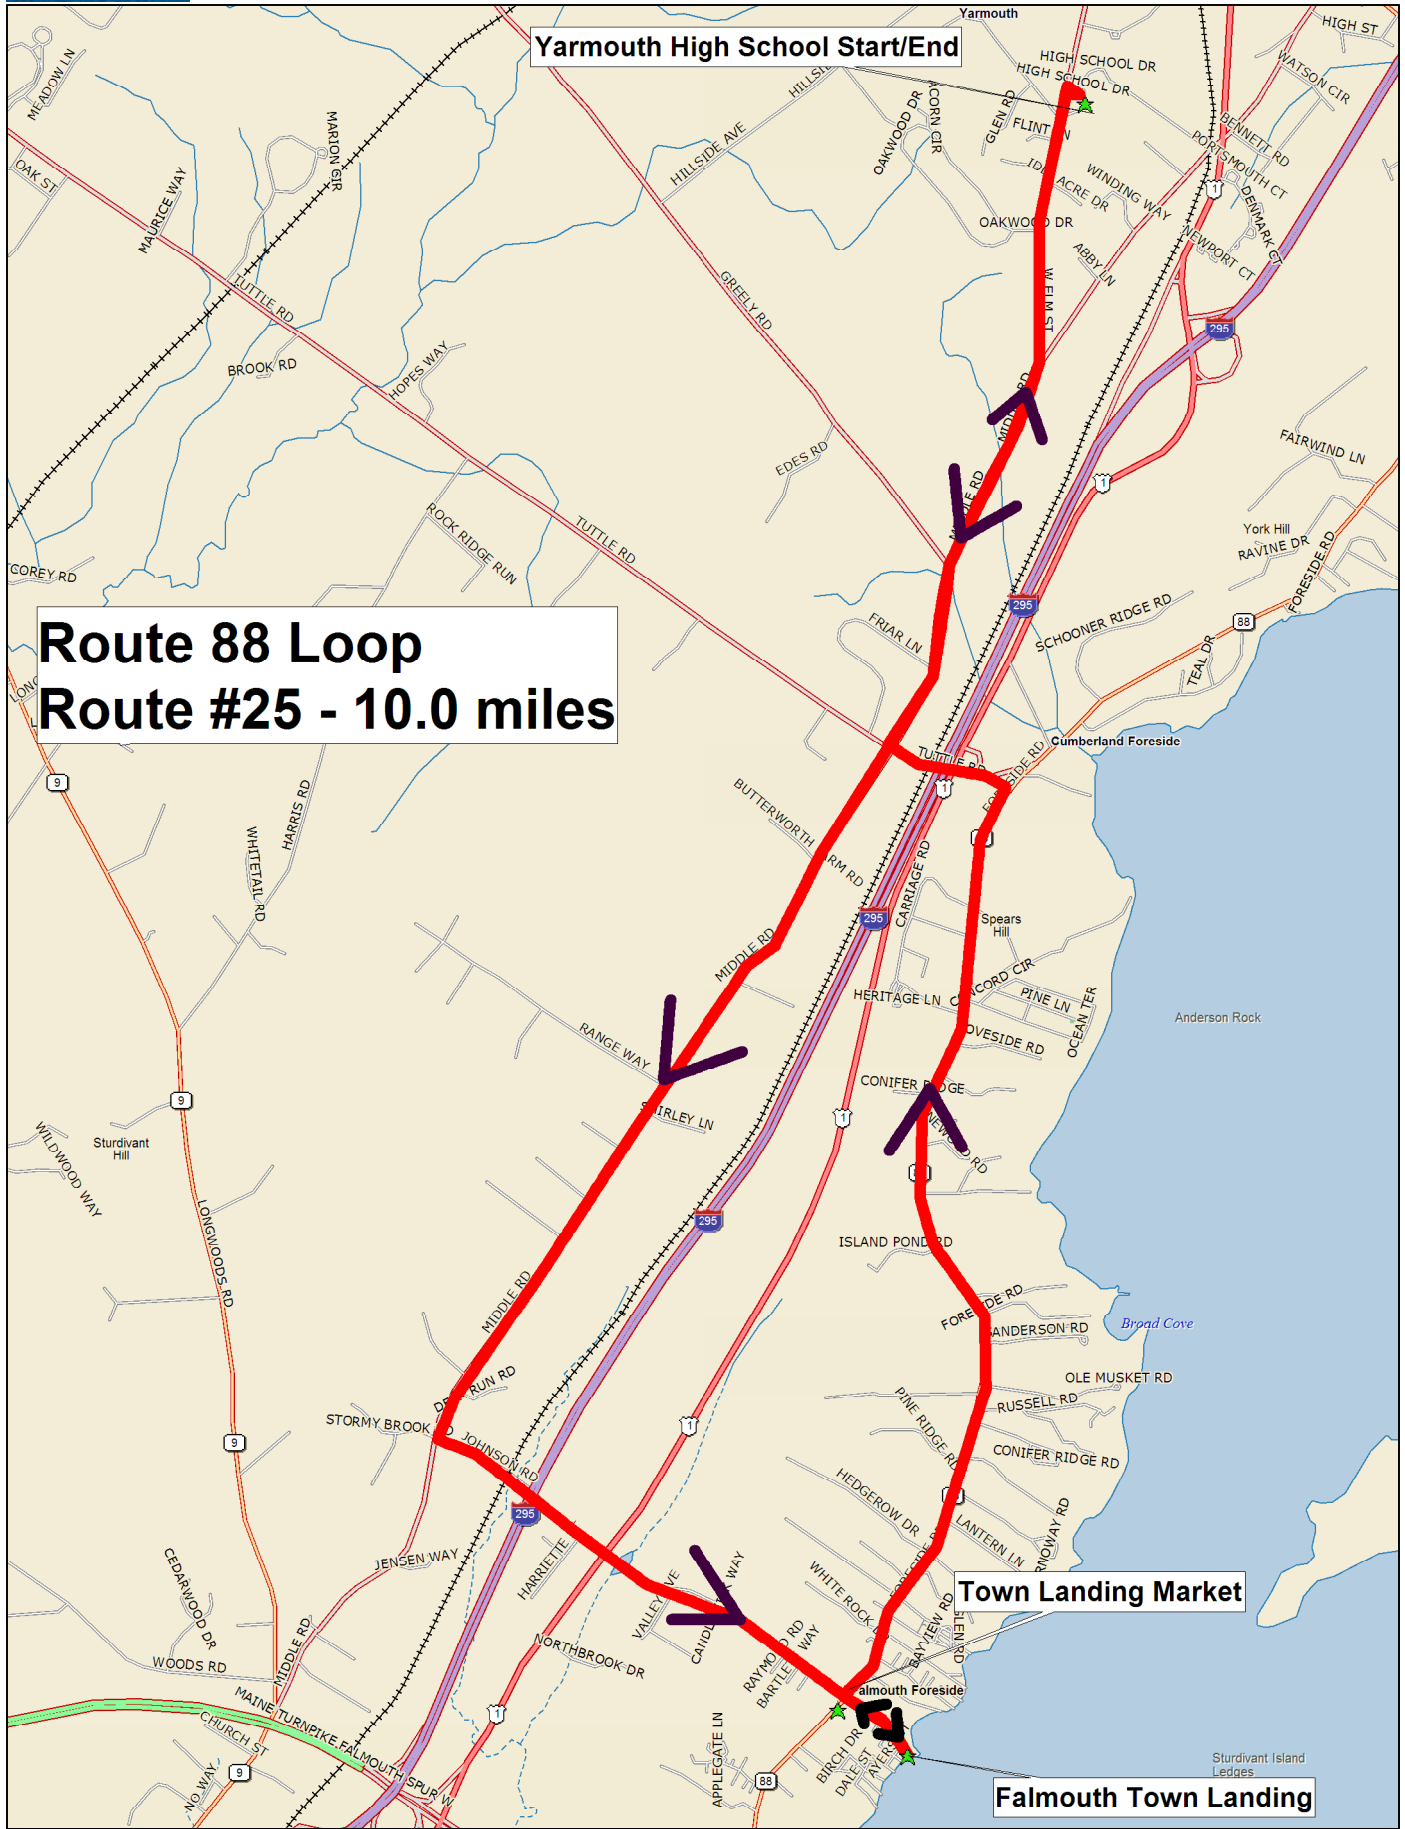

Yarmouth High School Start/End

Route 88 Loop  
Route #25 - 10.0 miles

Town Landing Market

Falmouth Town Landing

Data use subject to license.  
 © 2006 DeLorme. Topo USA® 6.0.  
 www.delorme.com