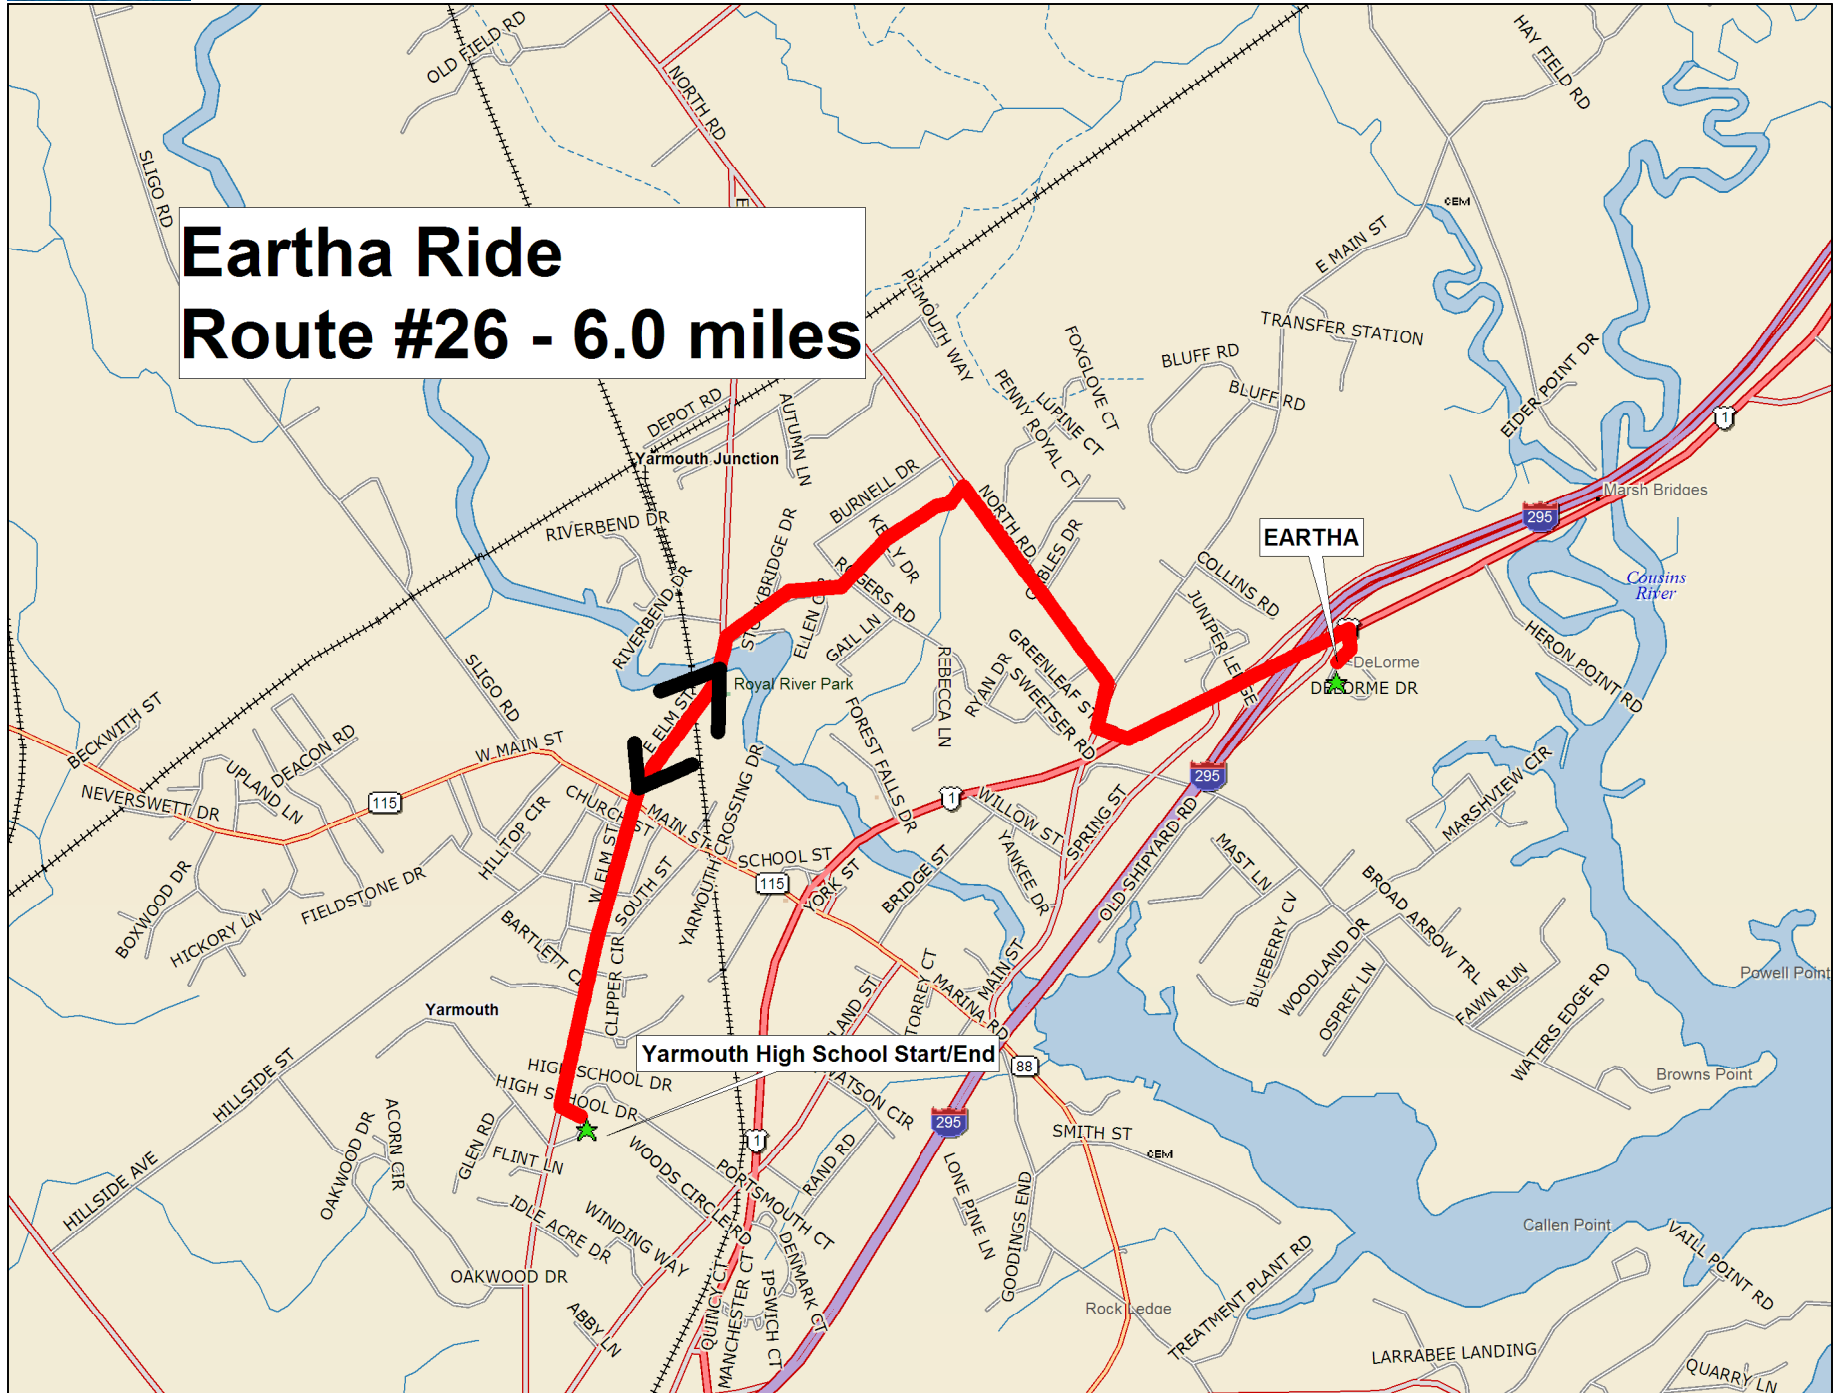

Eartha Ride Route #26 - 6.0 miles

Data use subject to license.

© 2006 DeLorme. Topo USA® 6.0.

www.delorme.com

Scale 1 : 25,000

1" = 2,083.3 ft Data Zoom 13-0