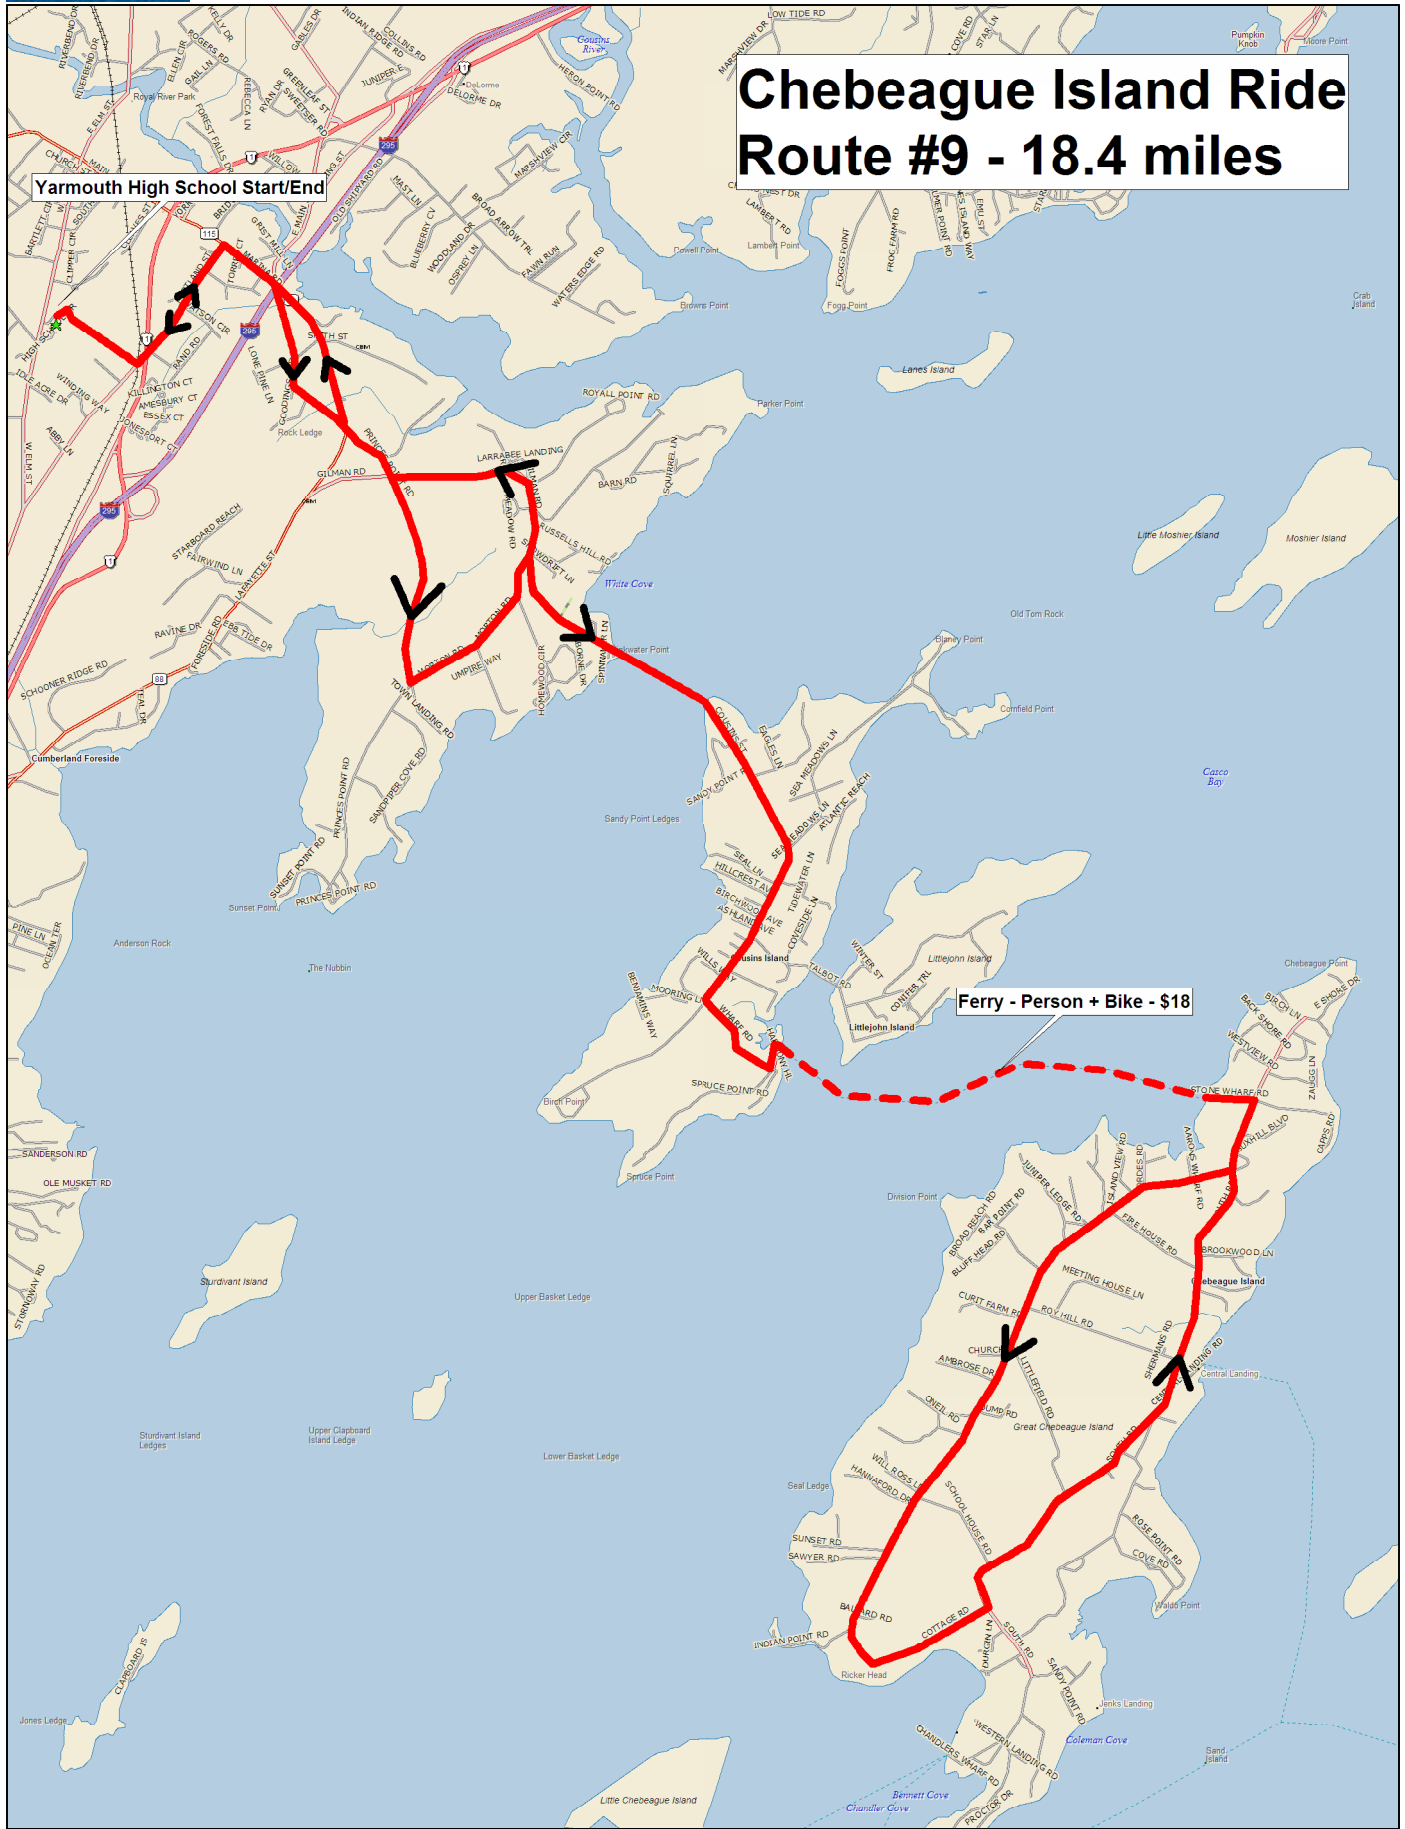

# Chebeague Island Ride Route #9 - 18.4 miles

Yarmouth High School Start/End

Ferry - Person + Bike - \$18

Data use subject to license.  
 © 2006 DeLorme. Topo USA® 6.0.  
 www.delorme.com