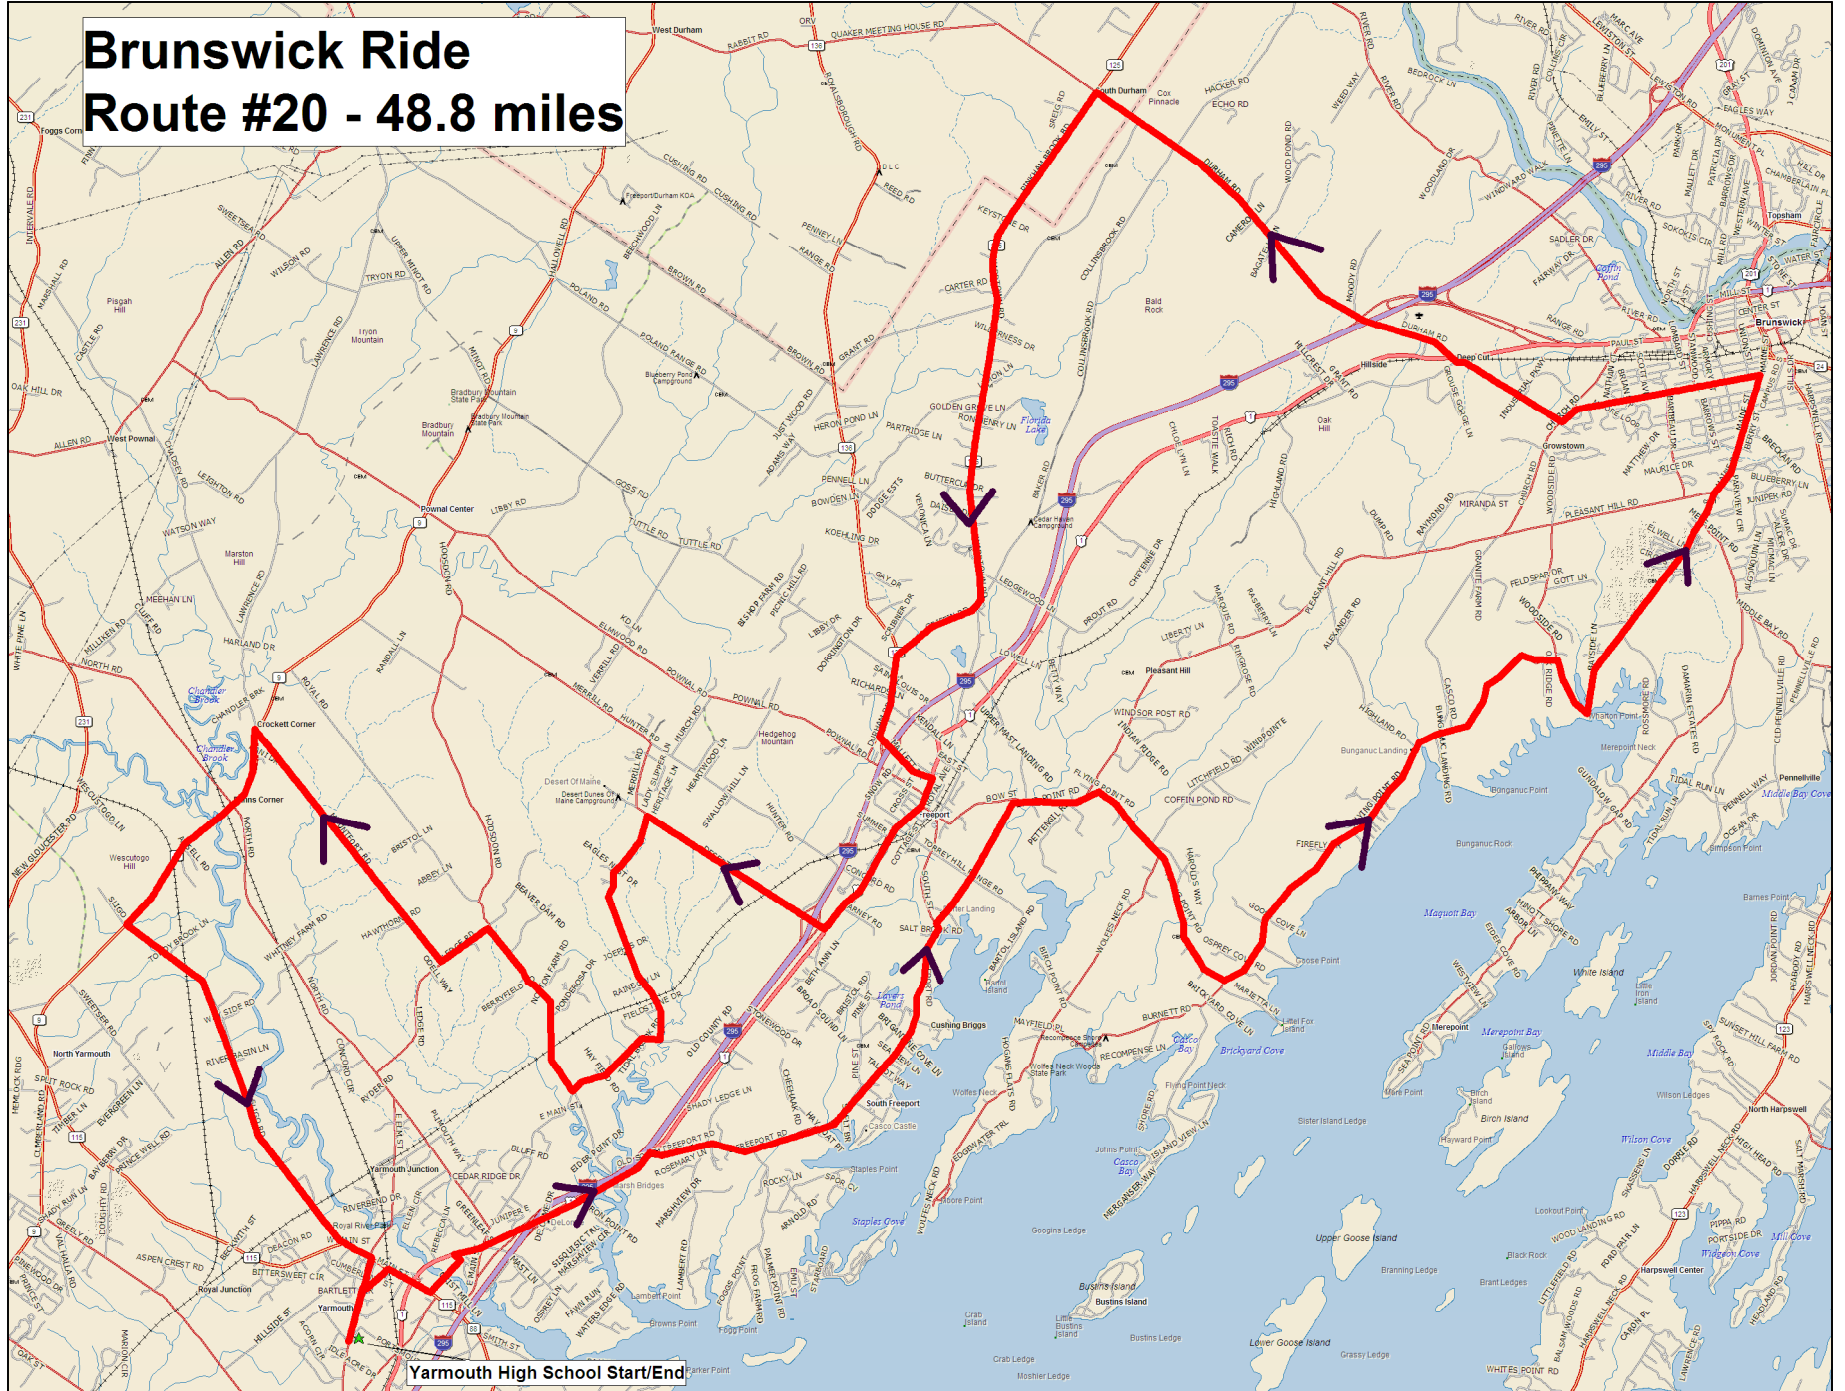

# Brunswick Ride Route #20 - 48.8 miles

Data use subject to license.

© 2006 DeLorme. Topo USA® 6.0.

www.delorme.com