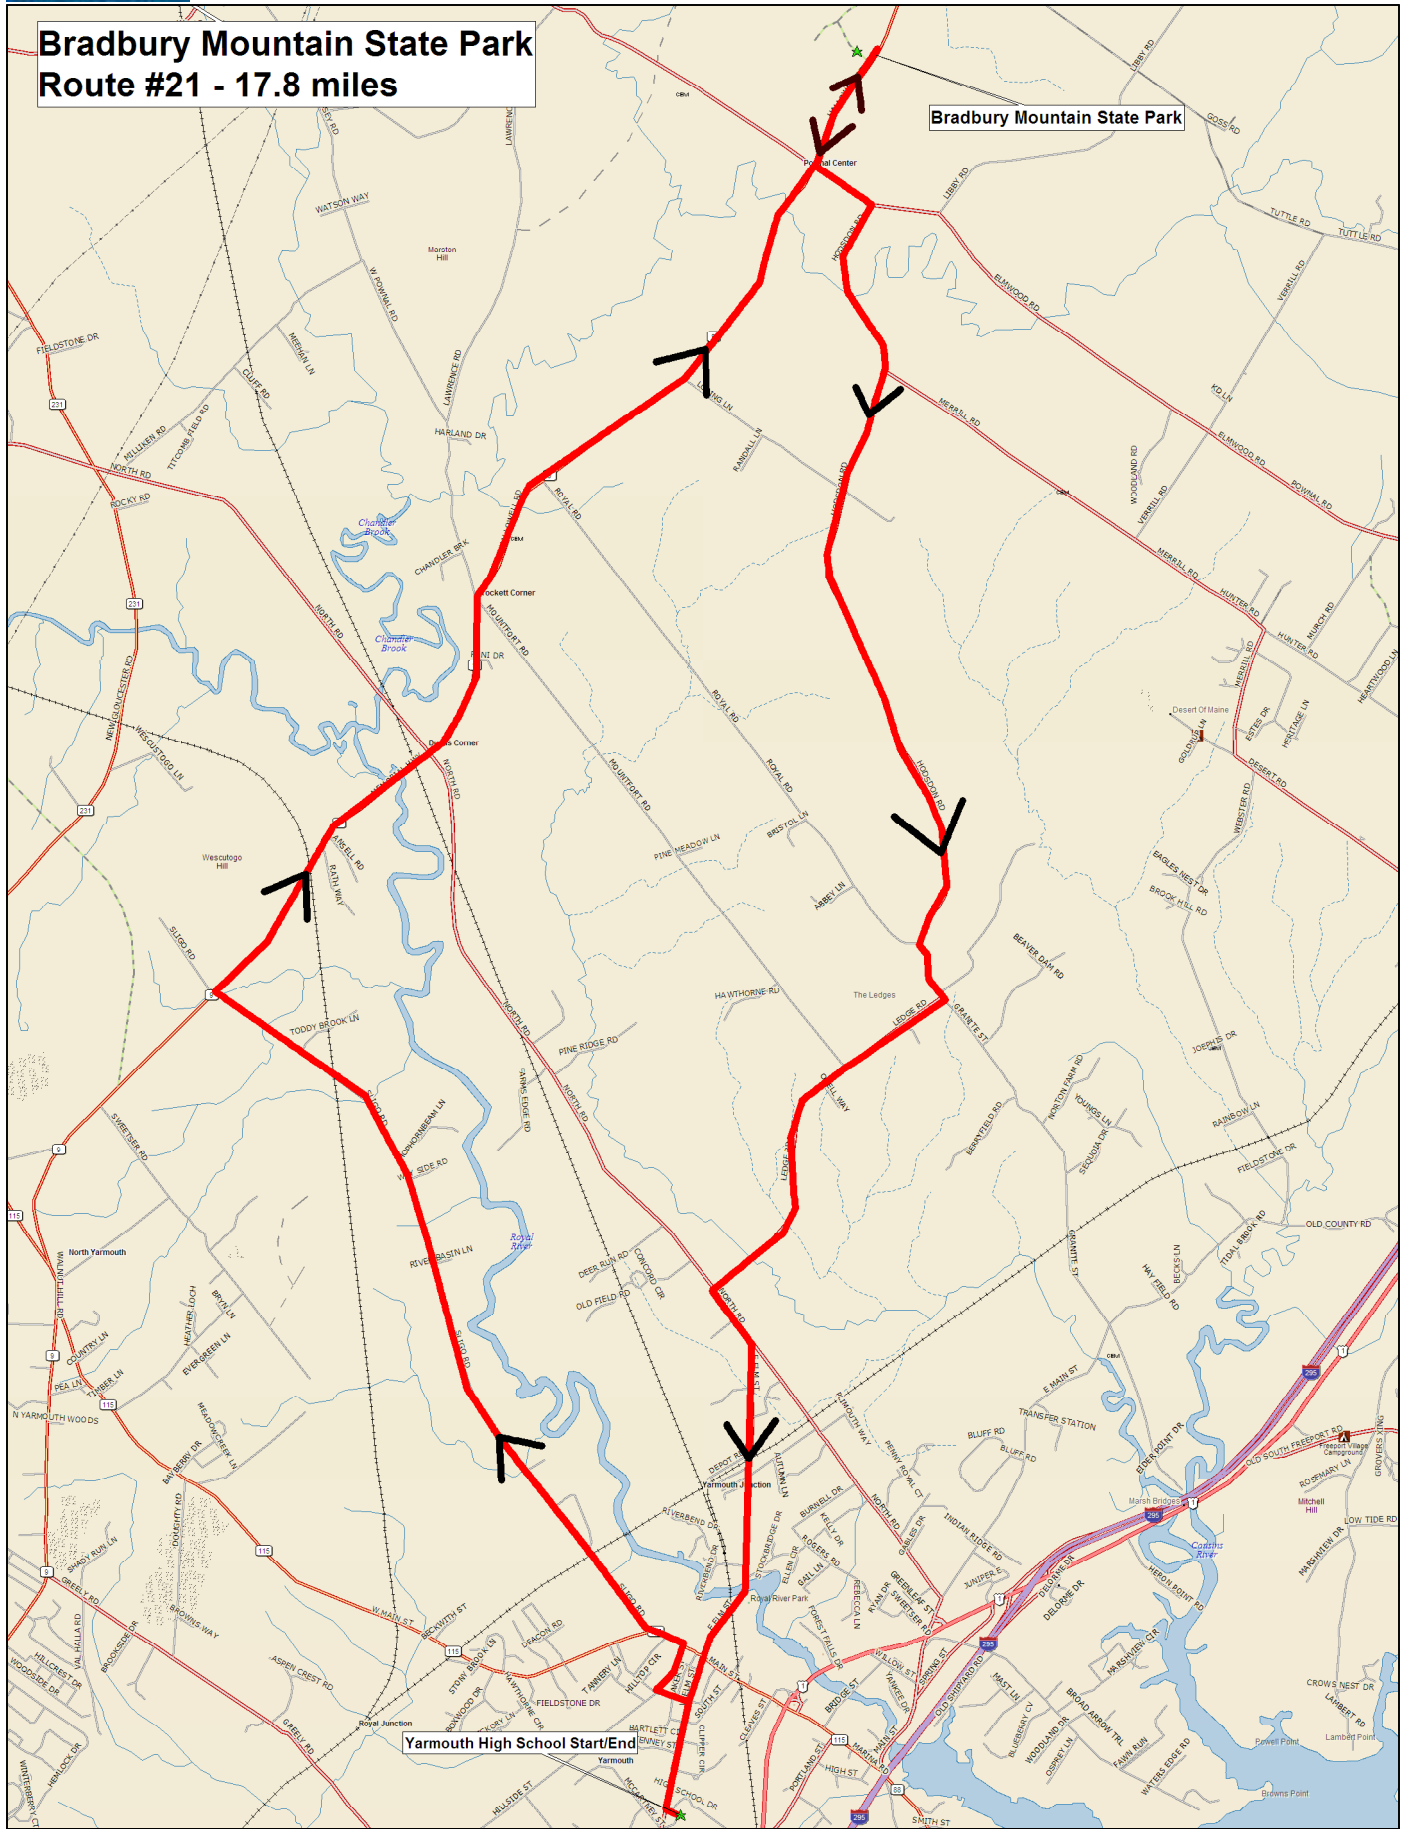

Bradbury Mountain State Park Route #21 - 17.8 miles

Bradbury Mountain State Park

Yarmouth High School Start/End

Data use subject to license.
 © 2006 DeLorme. Topo USA® 6.0.
 www.delorme.com